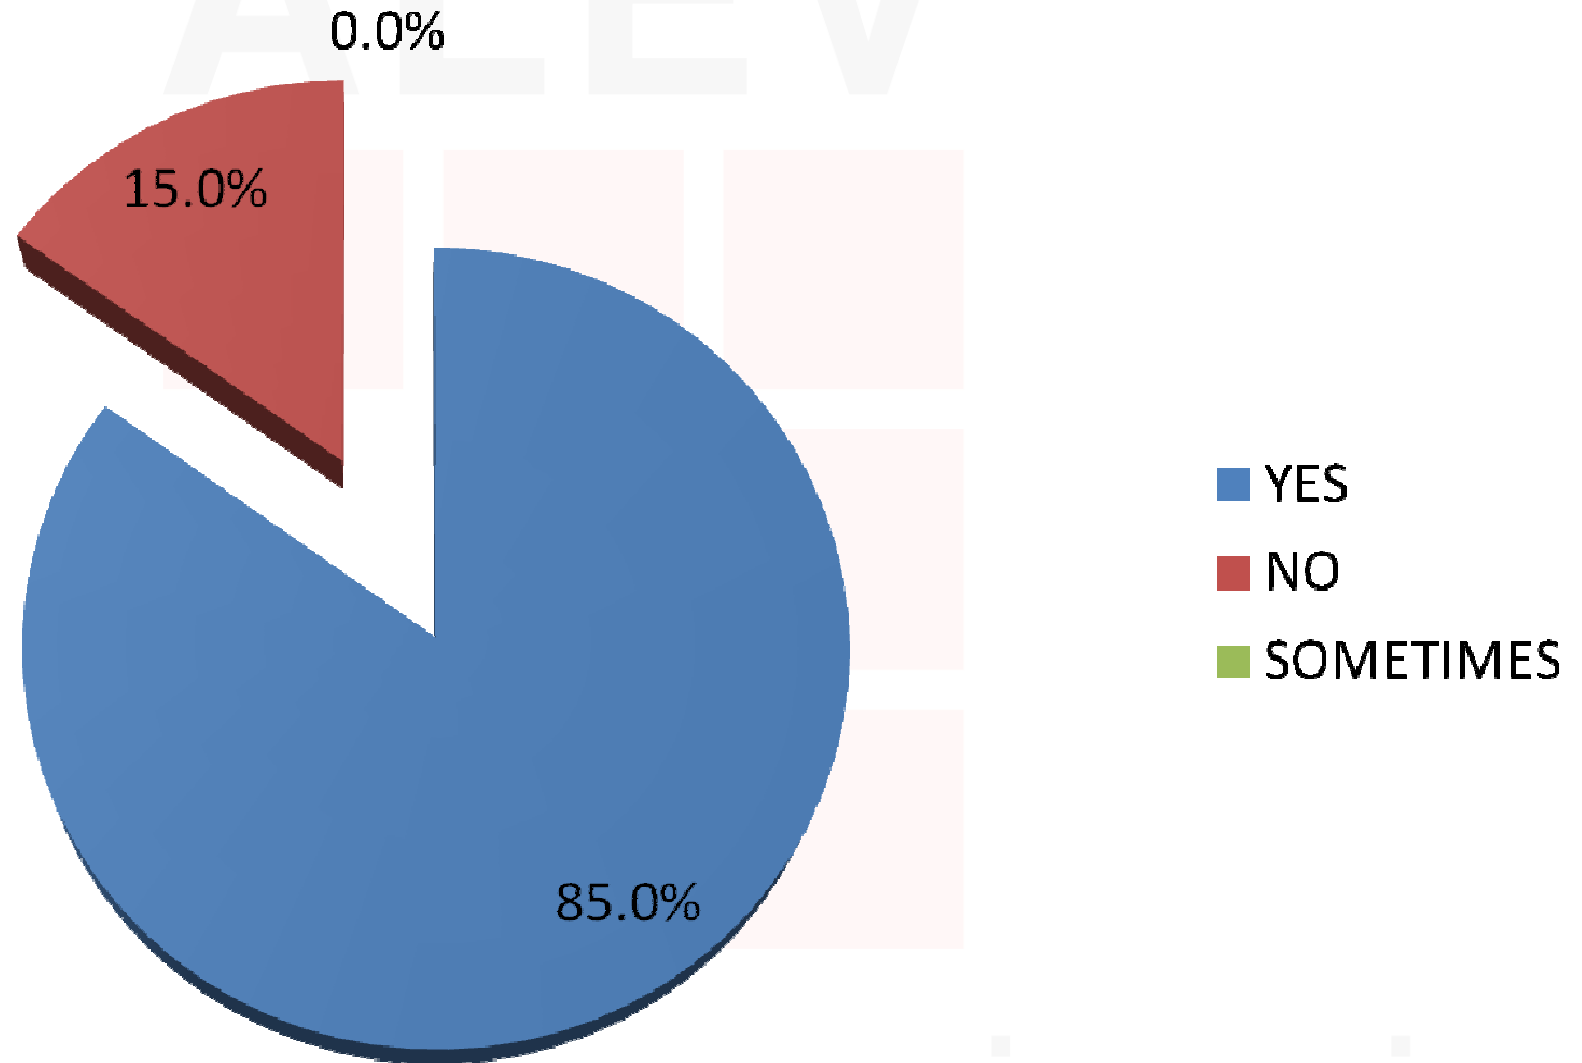

**30. When you clean you house
(bathroom, kitchen, floor, dust, ...) do you used chemical and
artificial products and then dispose of them through the drains?**