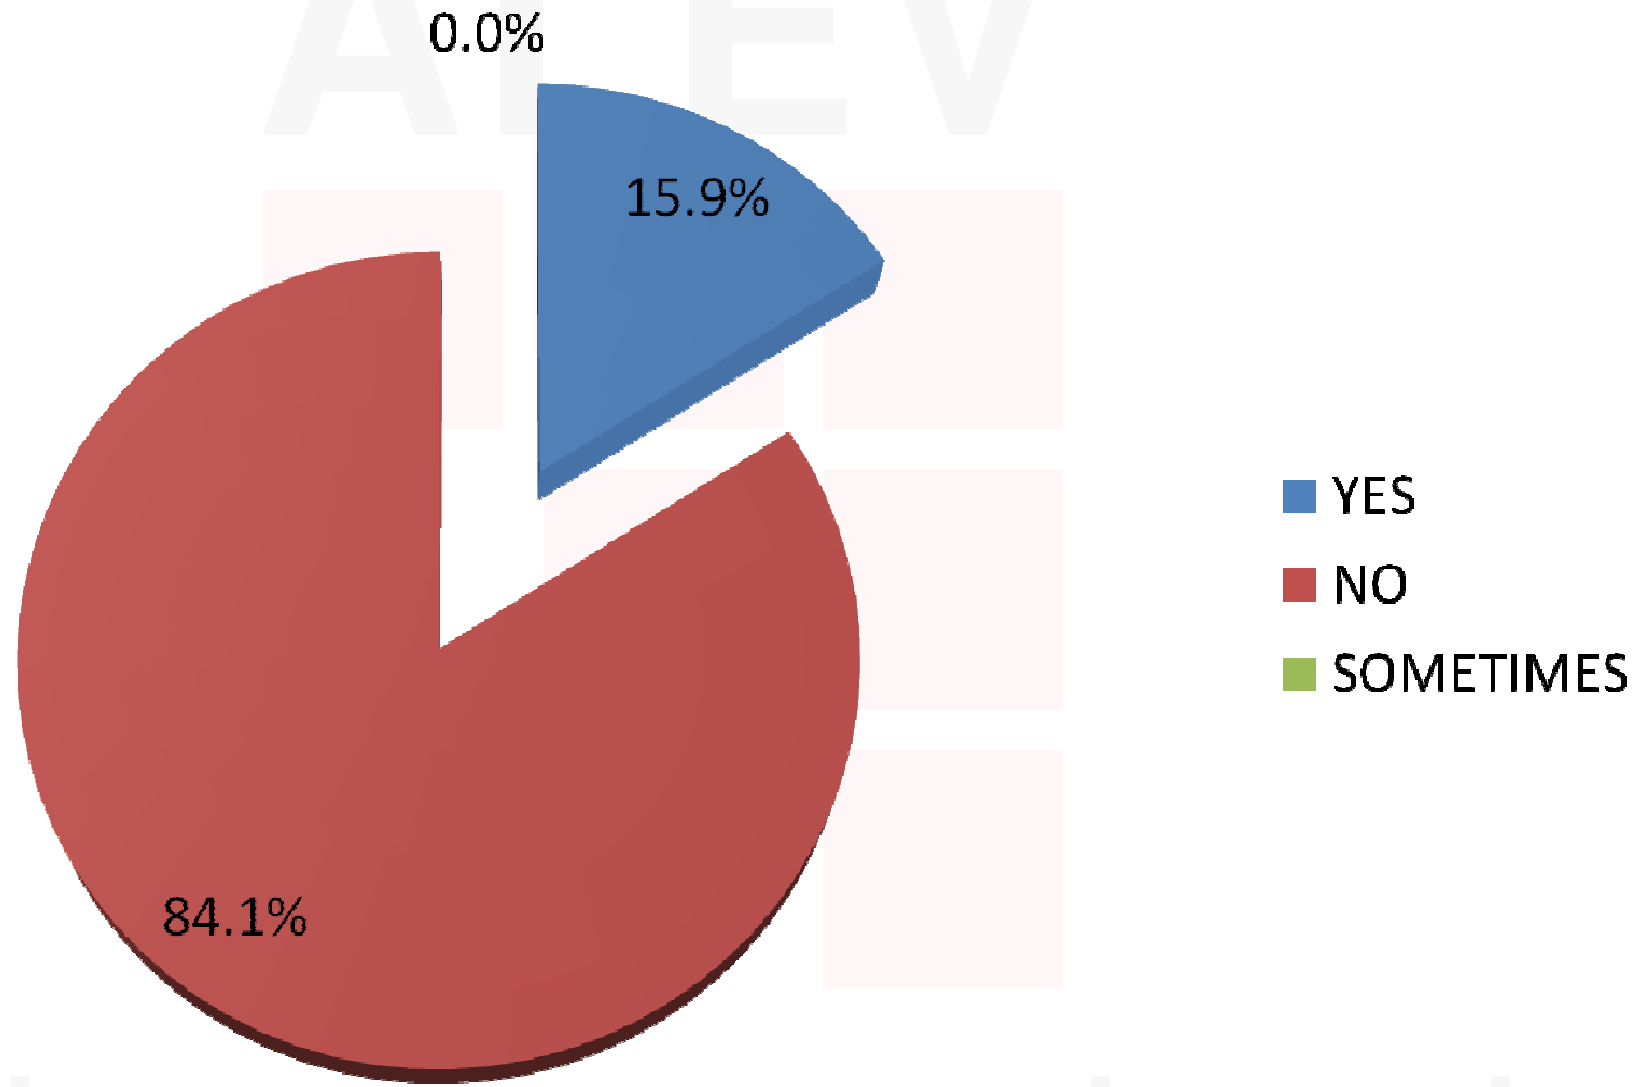

8. Do you have thermometer taps at home? (they measure the temperature of the water)