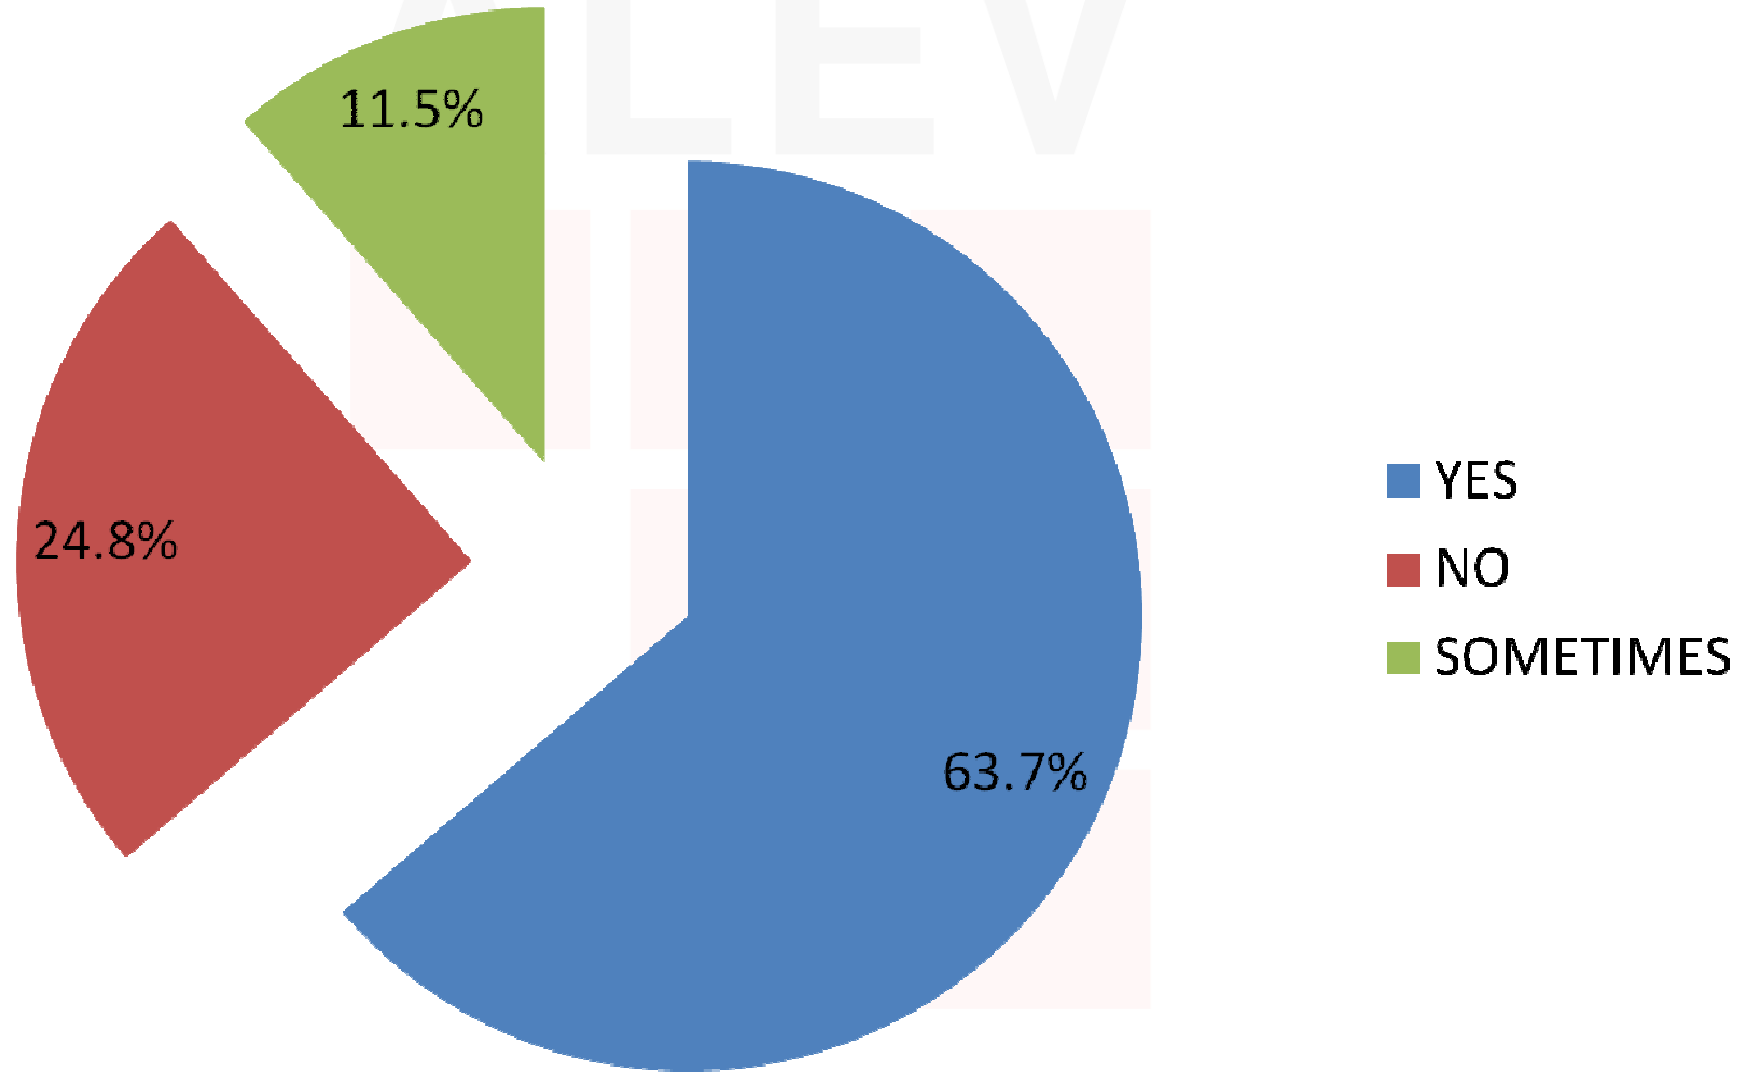

11. Do you use short cycles?