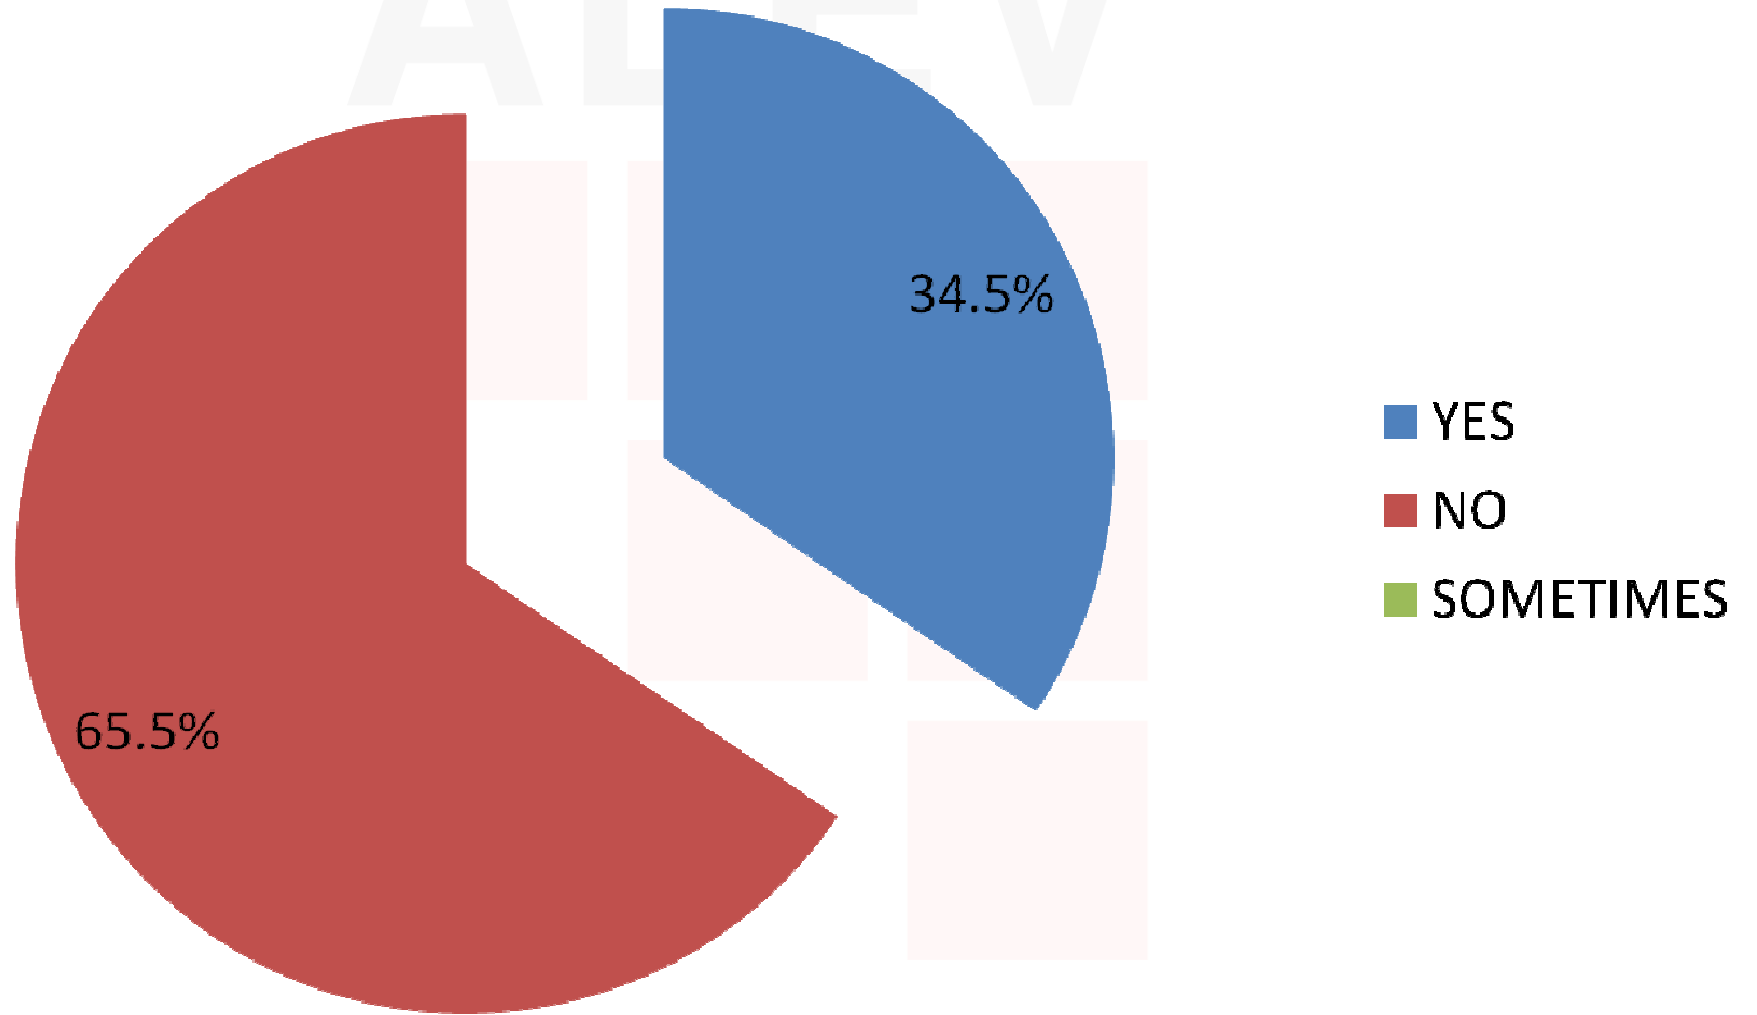

COMENIUS - SCHOOL PARTNERSHIPS

APRIL 2008

MADRID MEETING

QUESTIONNAIRE ON WATER USE
AND HABITS

ÖZEL ALEV LİSESİ

1. Do you have a shower instead of a bath?

2. Do you turn off the tap while you soap in the shower?