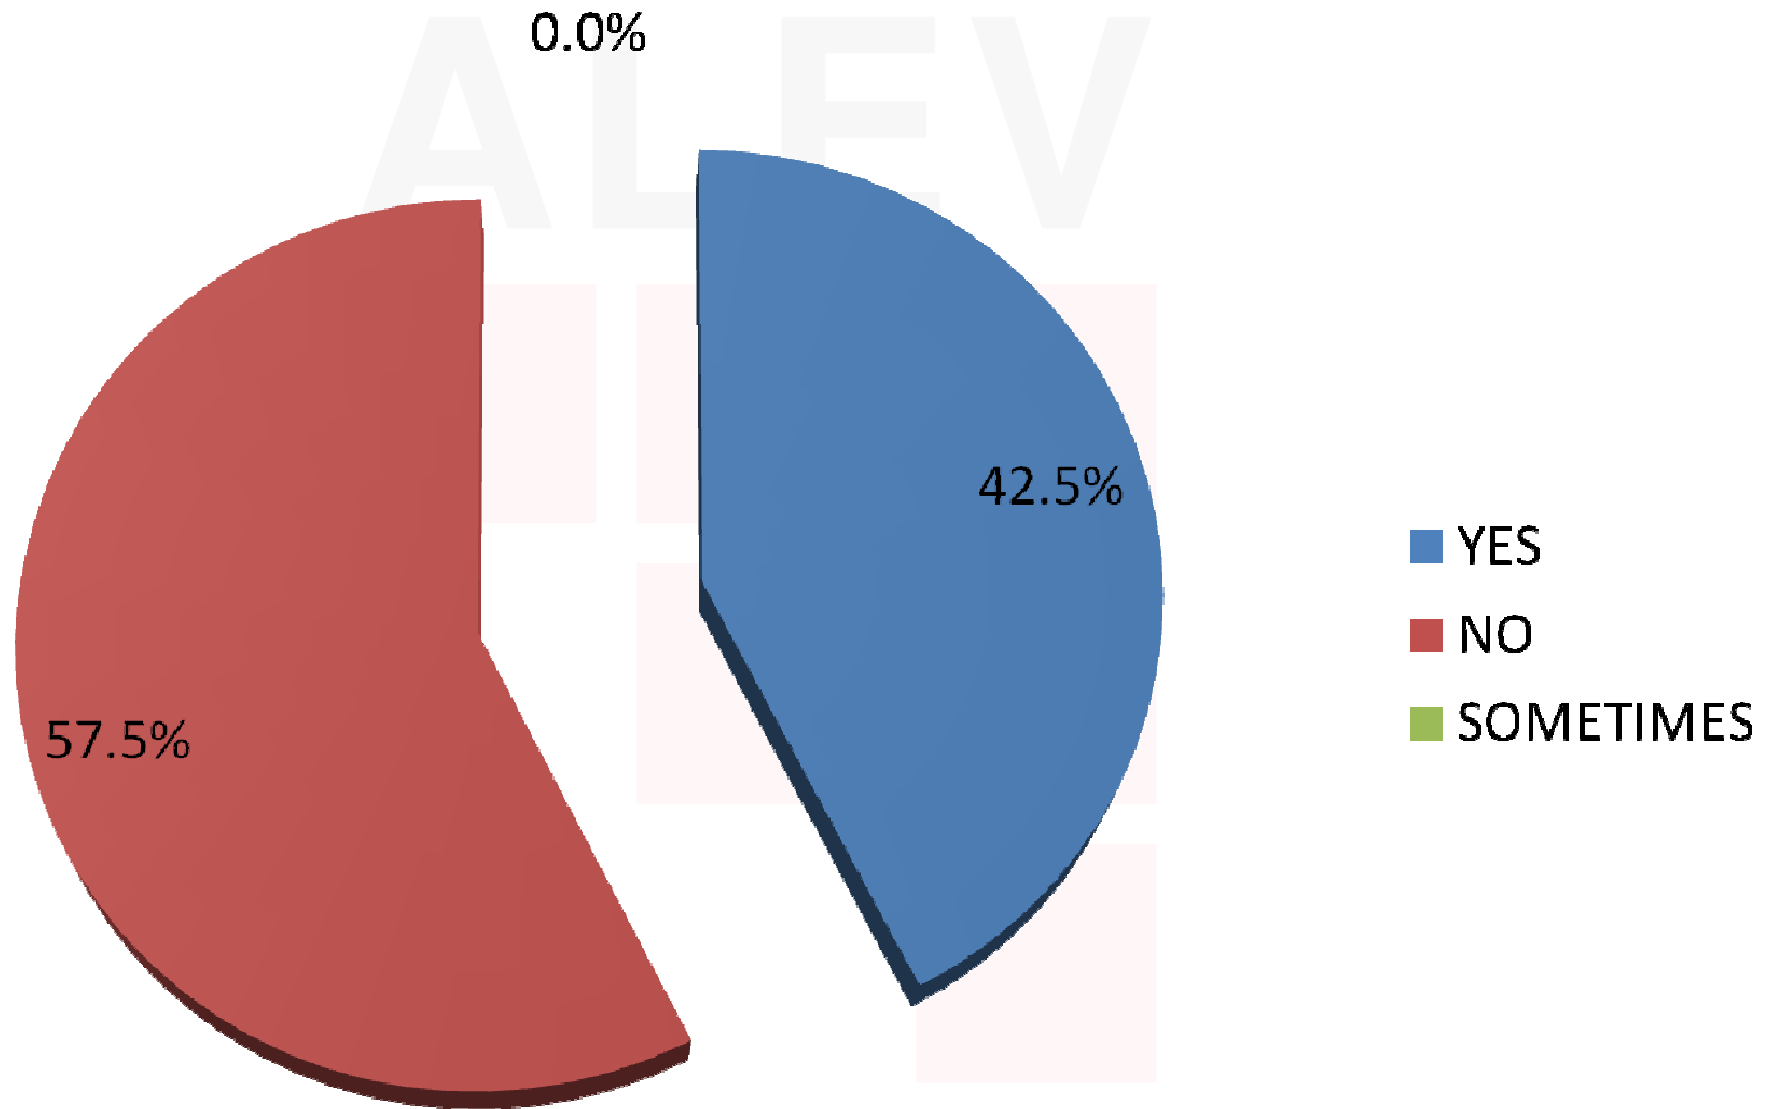

26. Do you have a garden at home or in your community?

27. Is the garden watered daily? / Weekly / Less often?

28. Is the watering done in the evening?

29. Do you have a system of drop watering? Do you water with a hose?