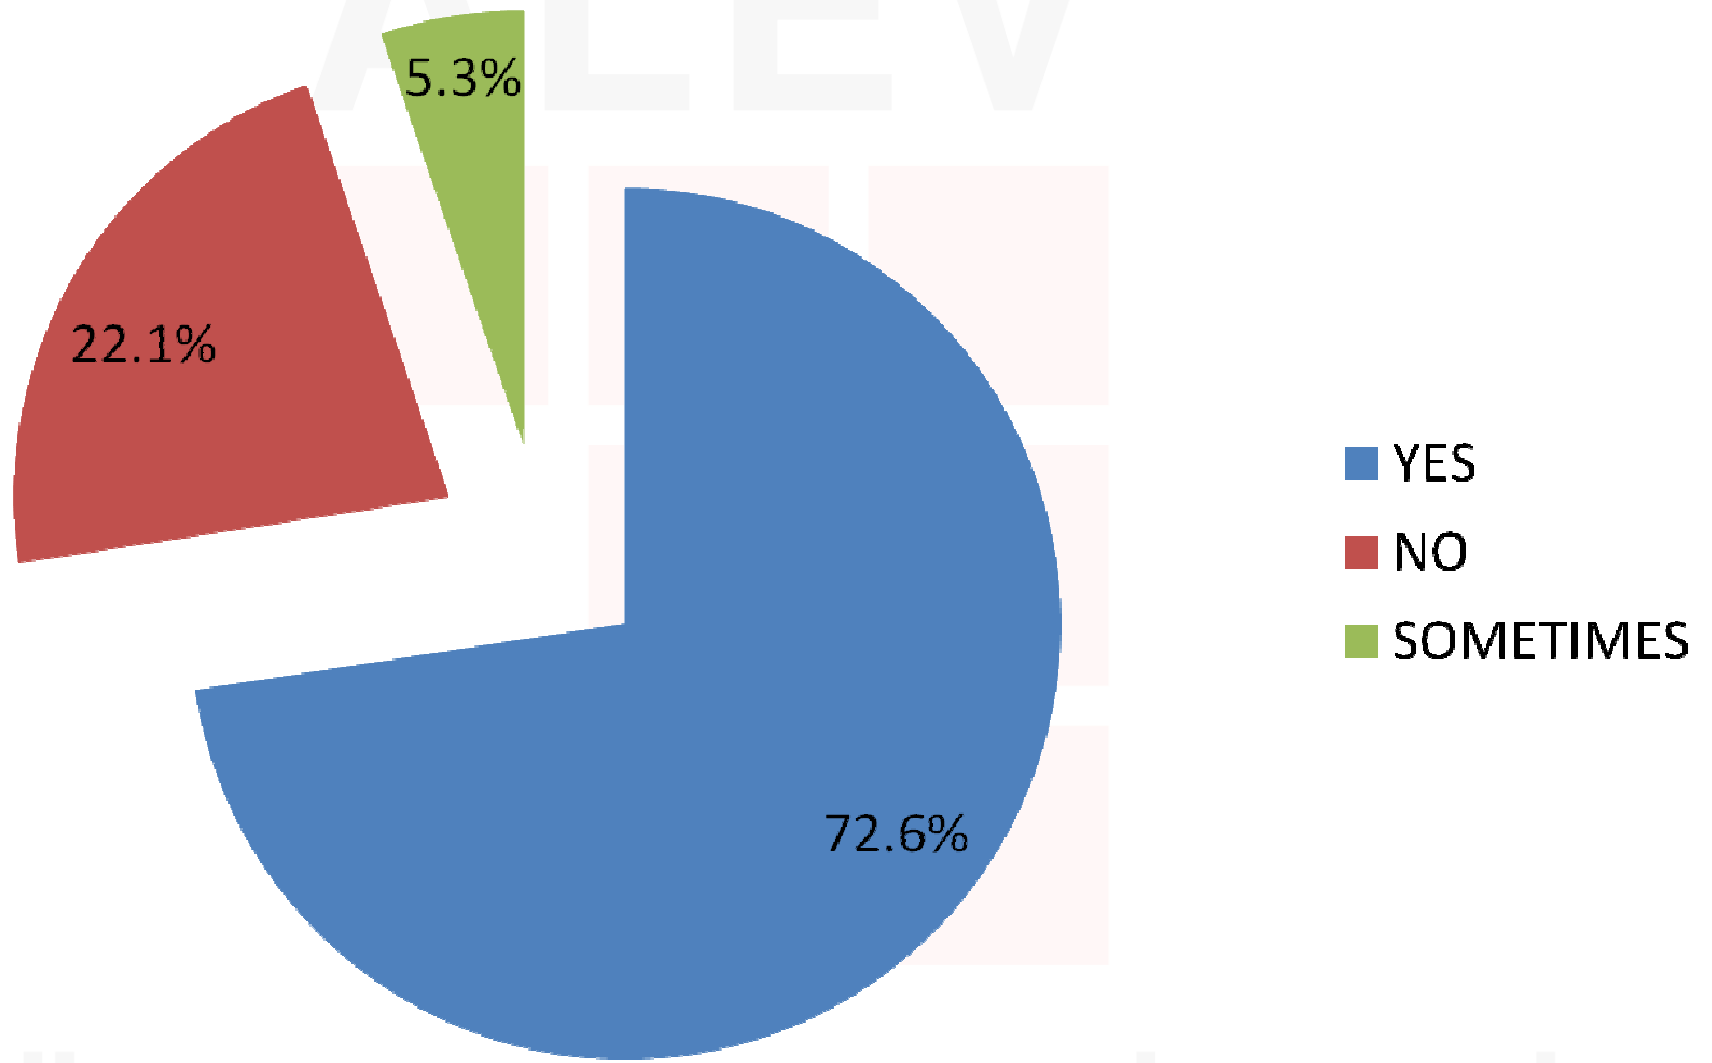

4. Do you turn off the tap while wash you teeth, shave or soap you hands?