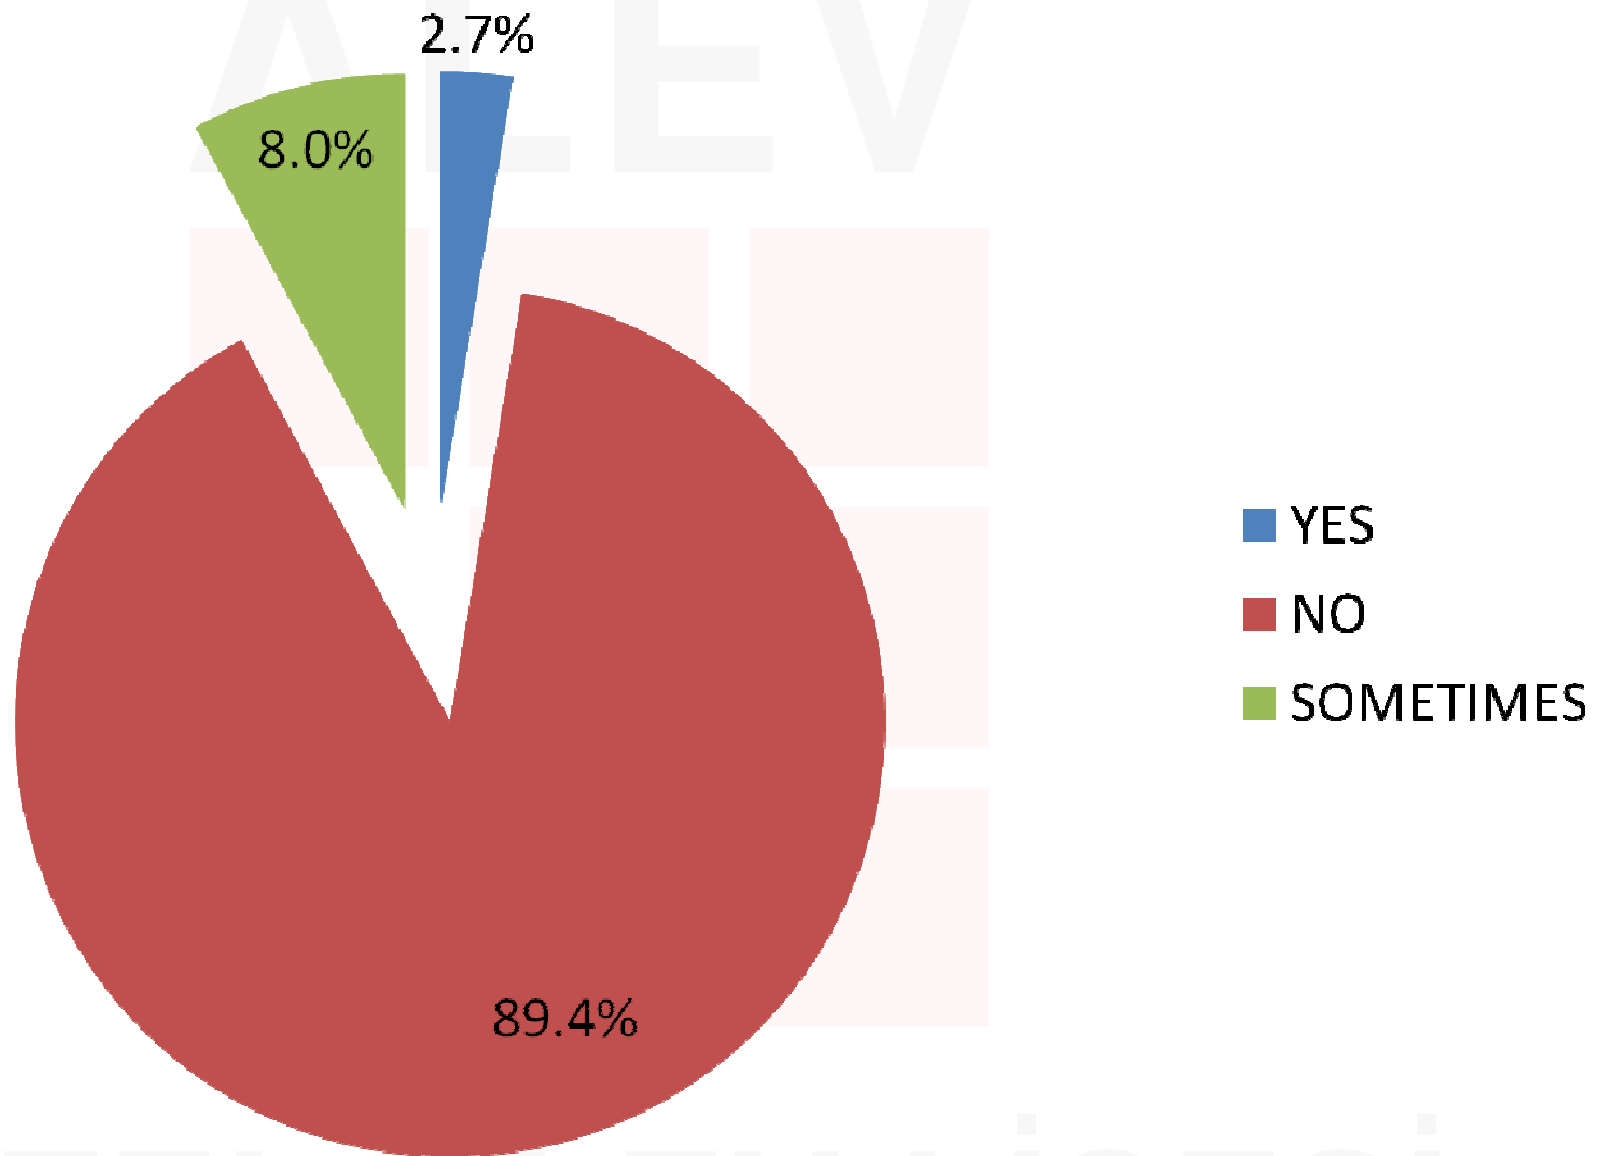

5. Do you collect the water from the shower while you are waiting for it to become cold?