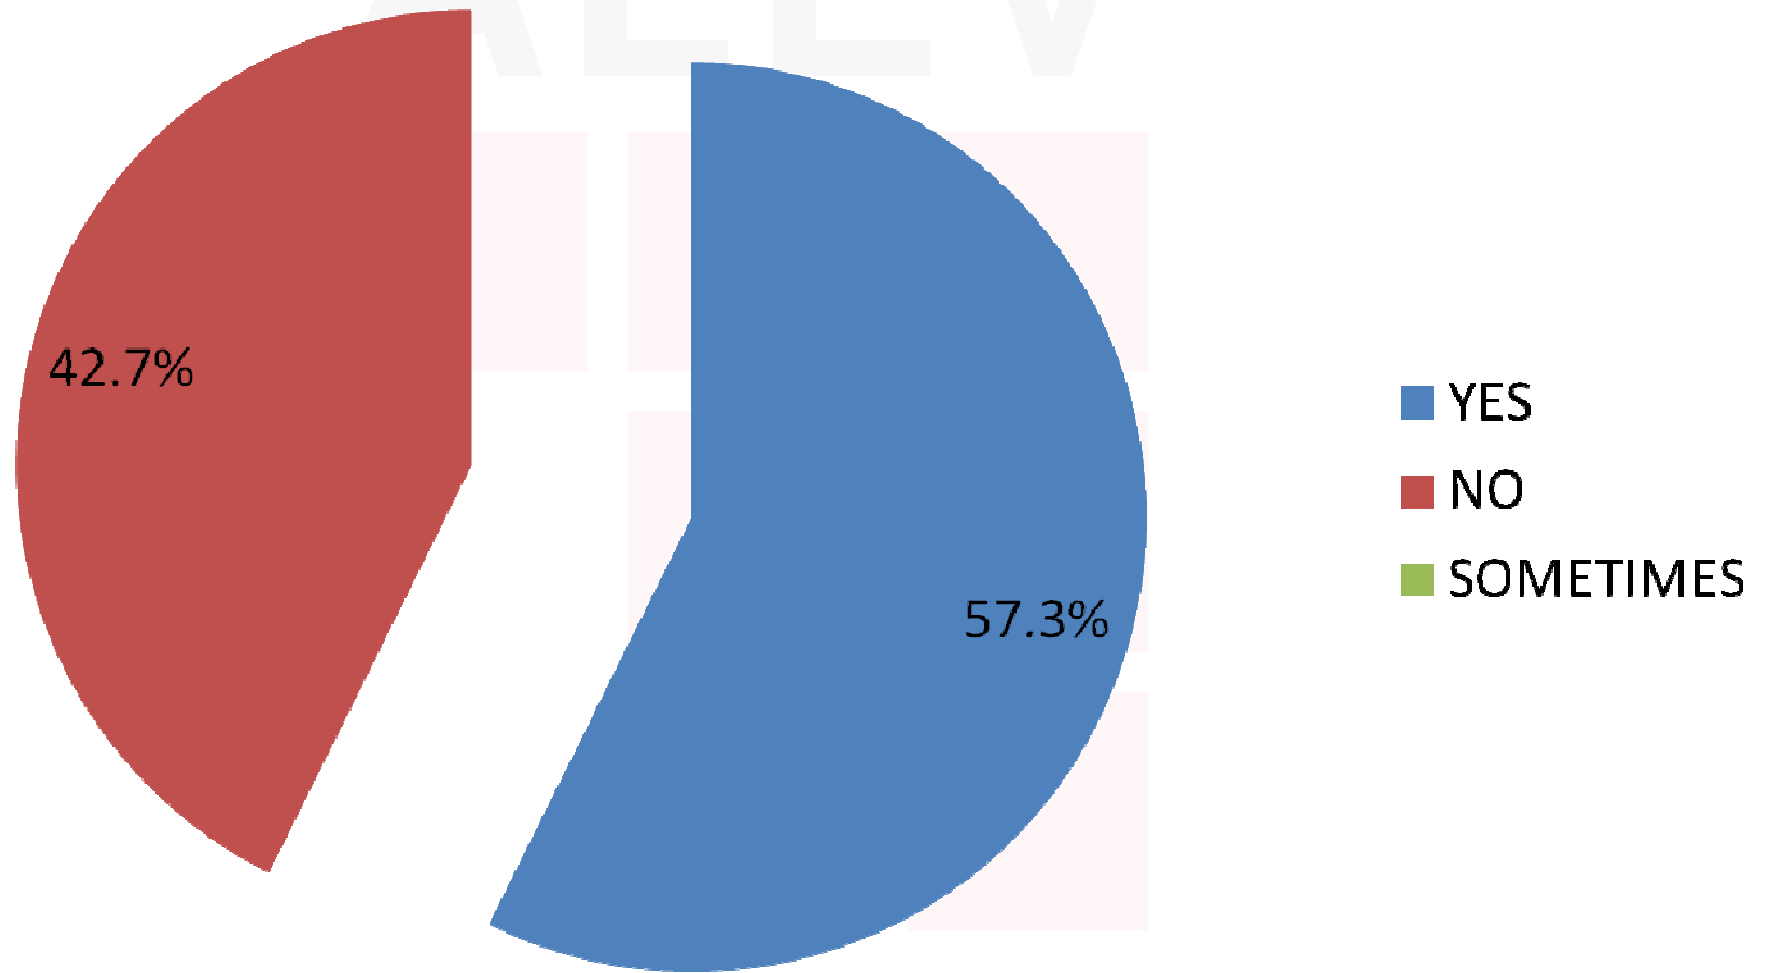

GARDENS AND POOLS