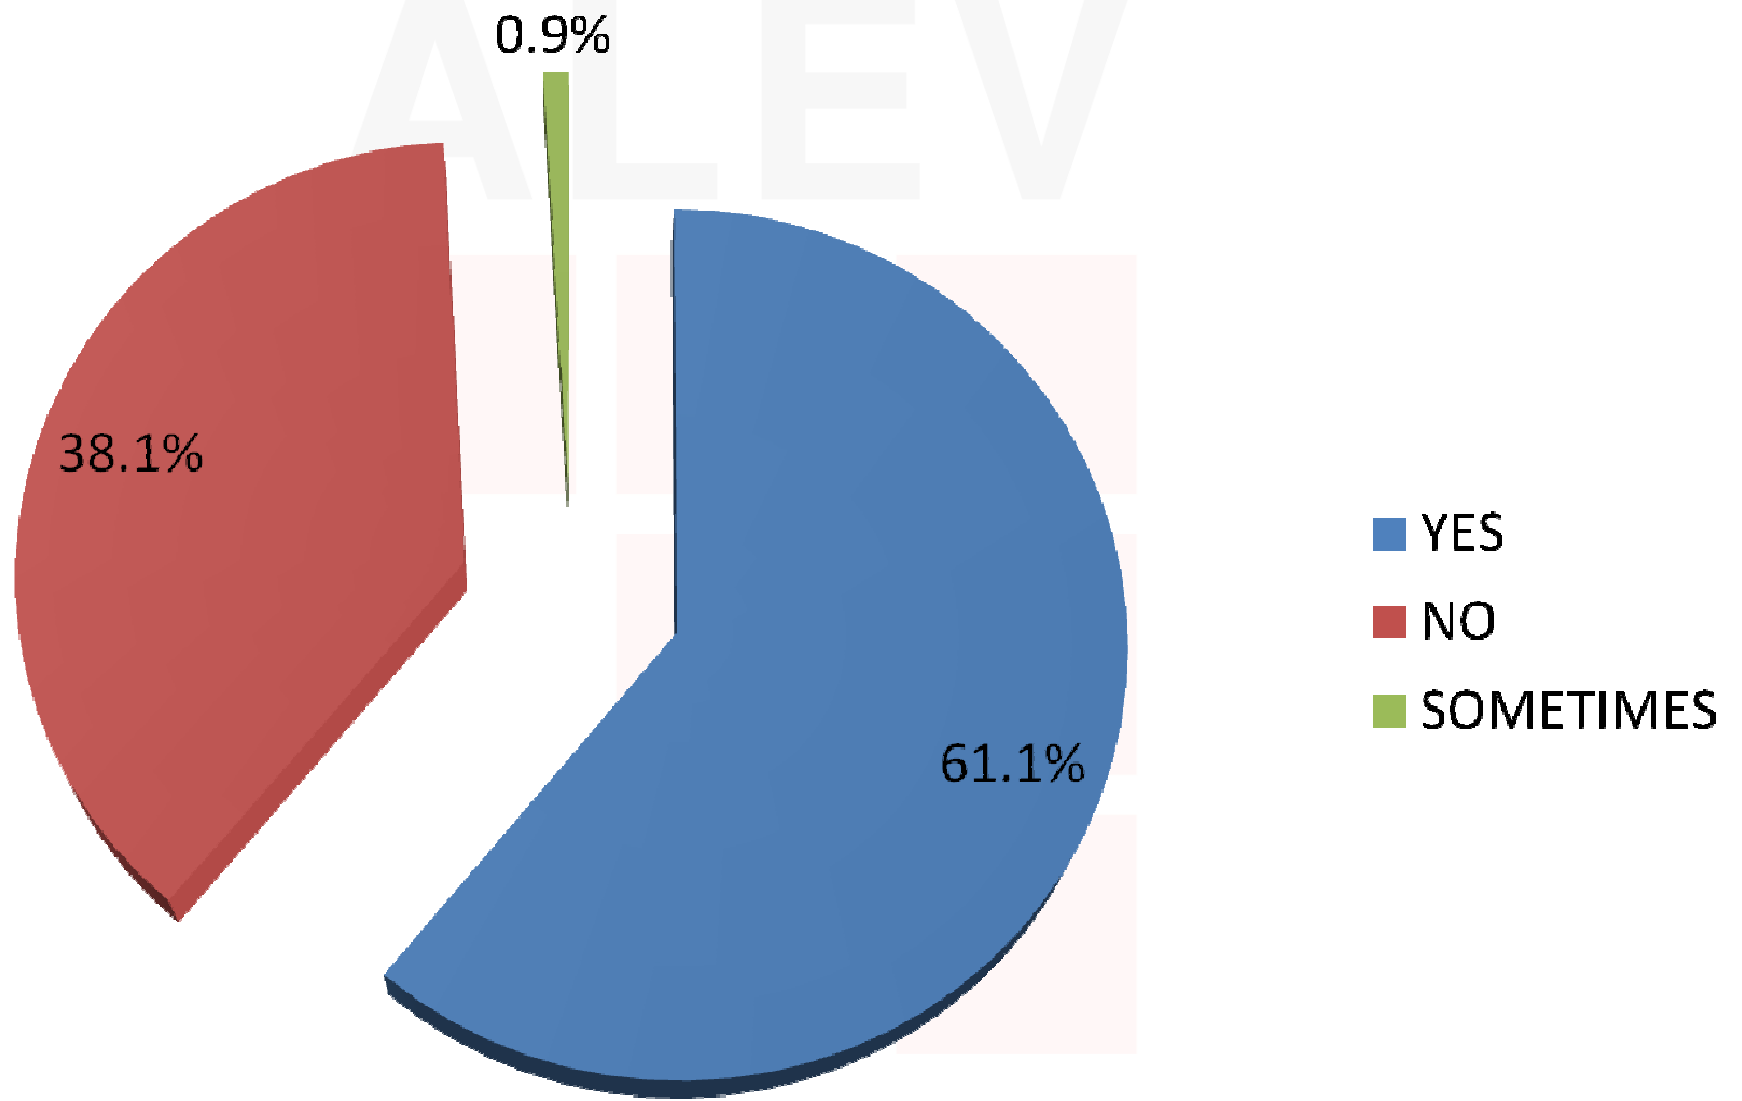

32. Do you go skiing at ?