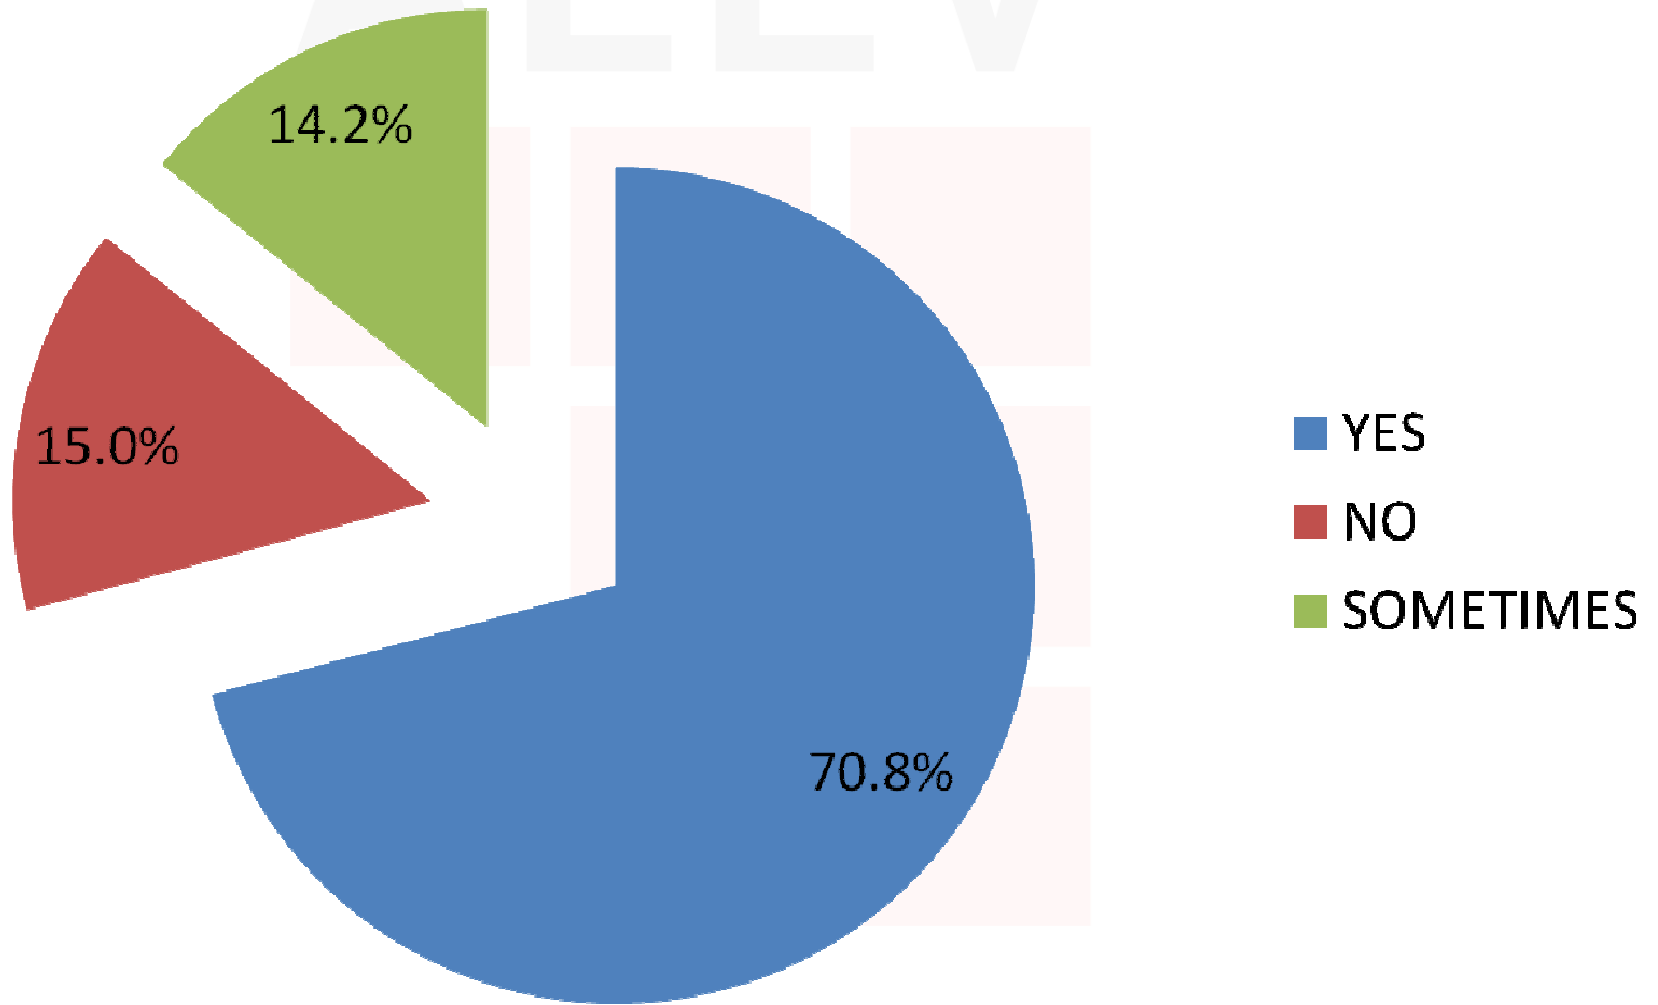

3. Does it take you more than five minutes to have a shower?