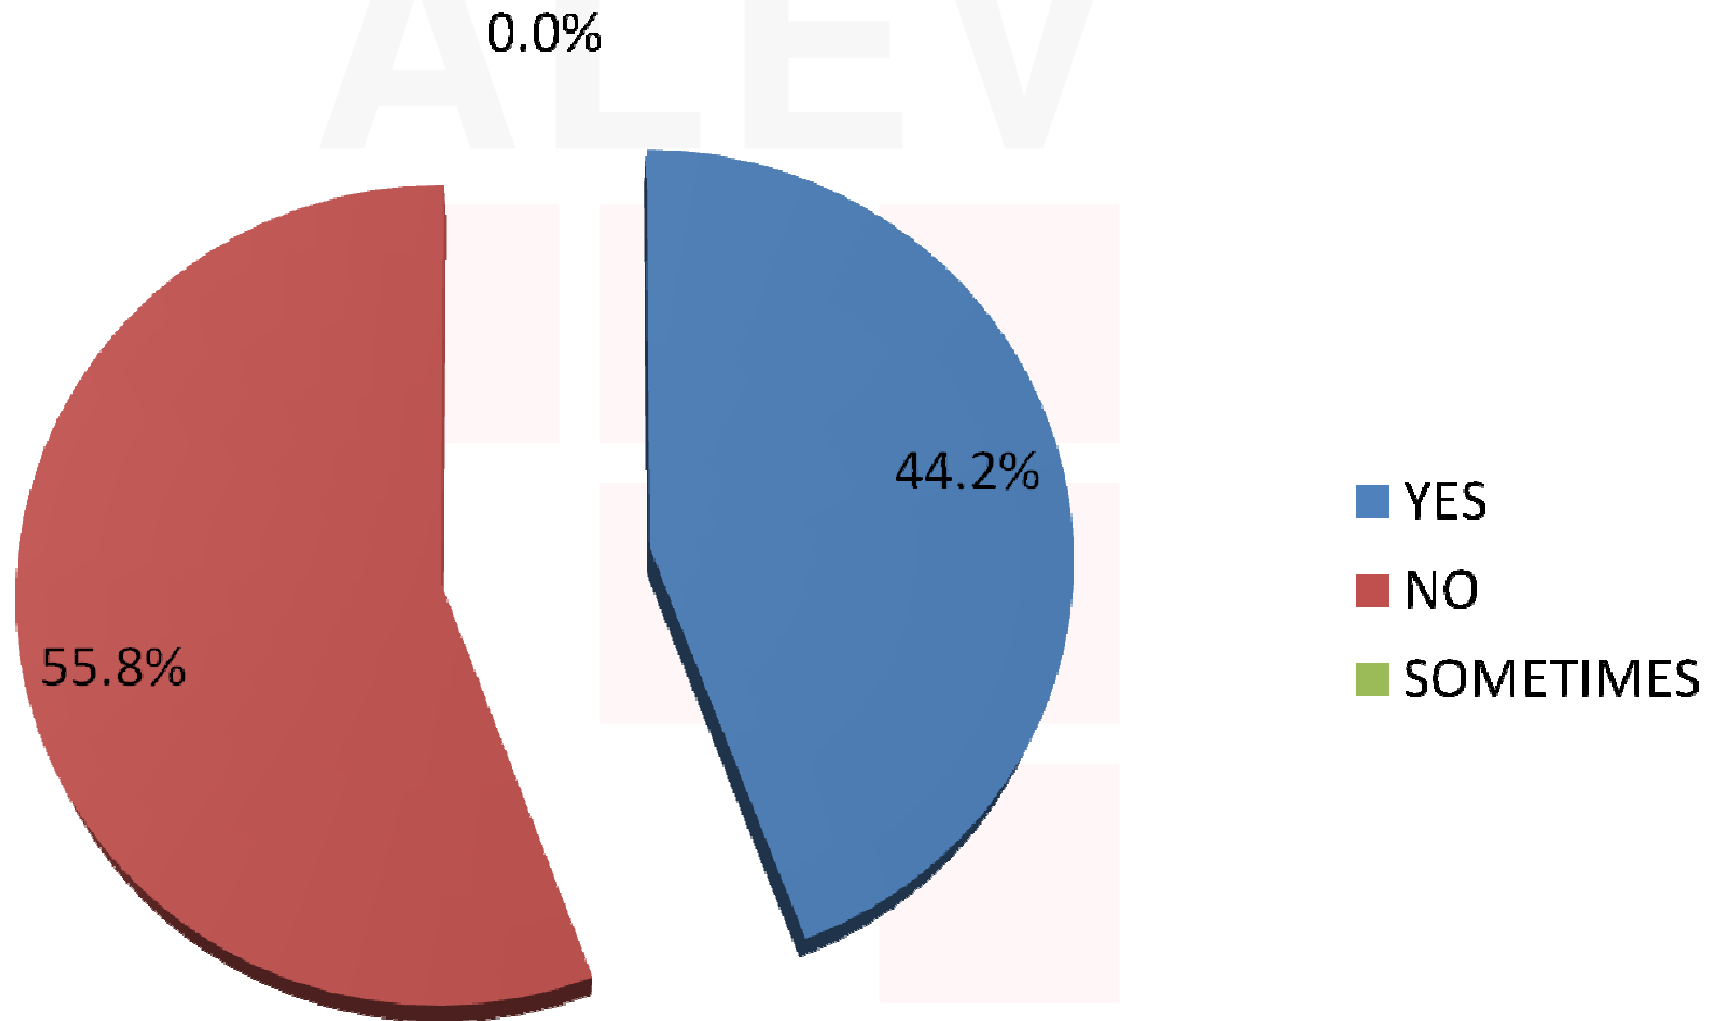

9. Do you have any gadget to reduce the amount of water coming out of the tap?