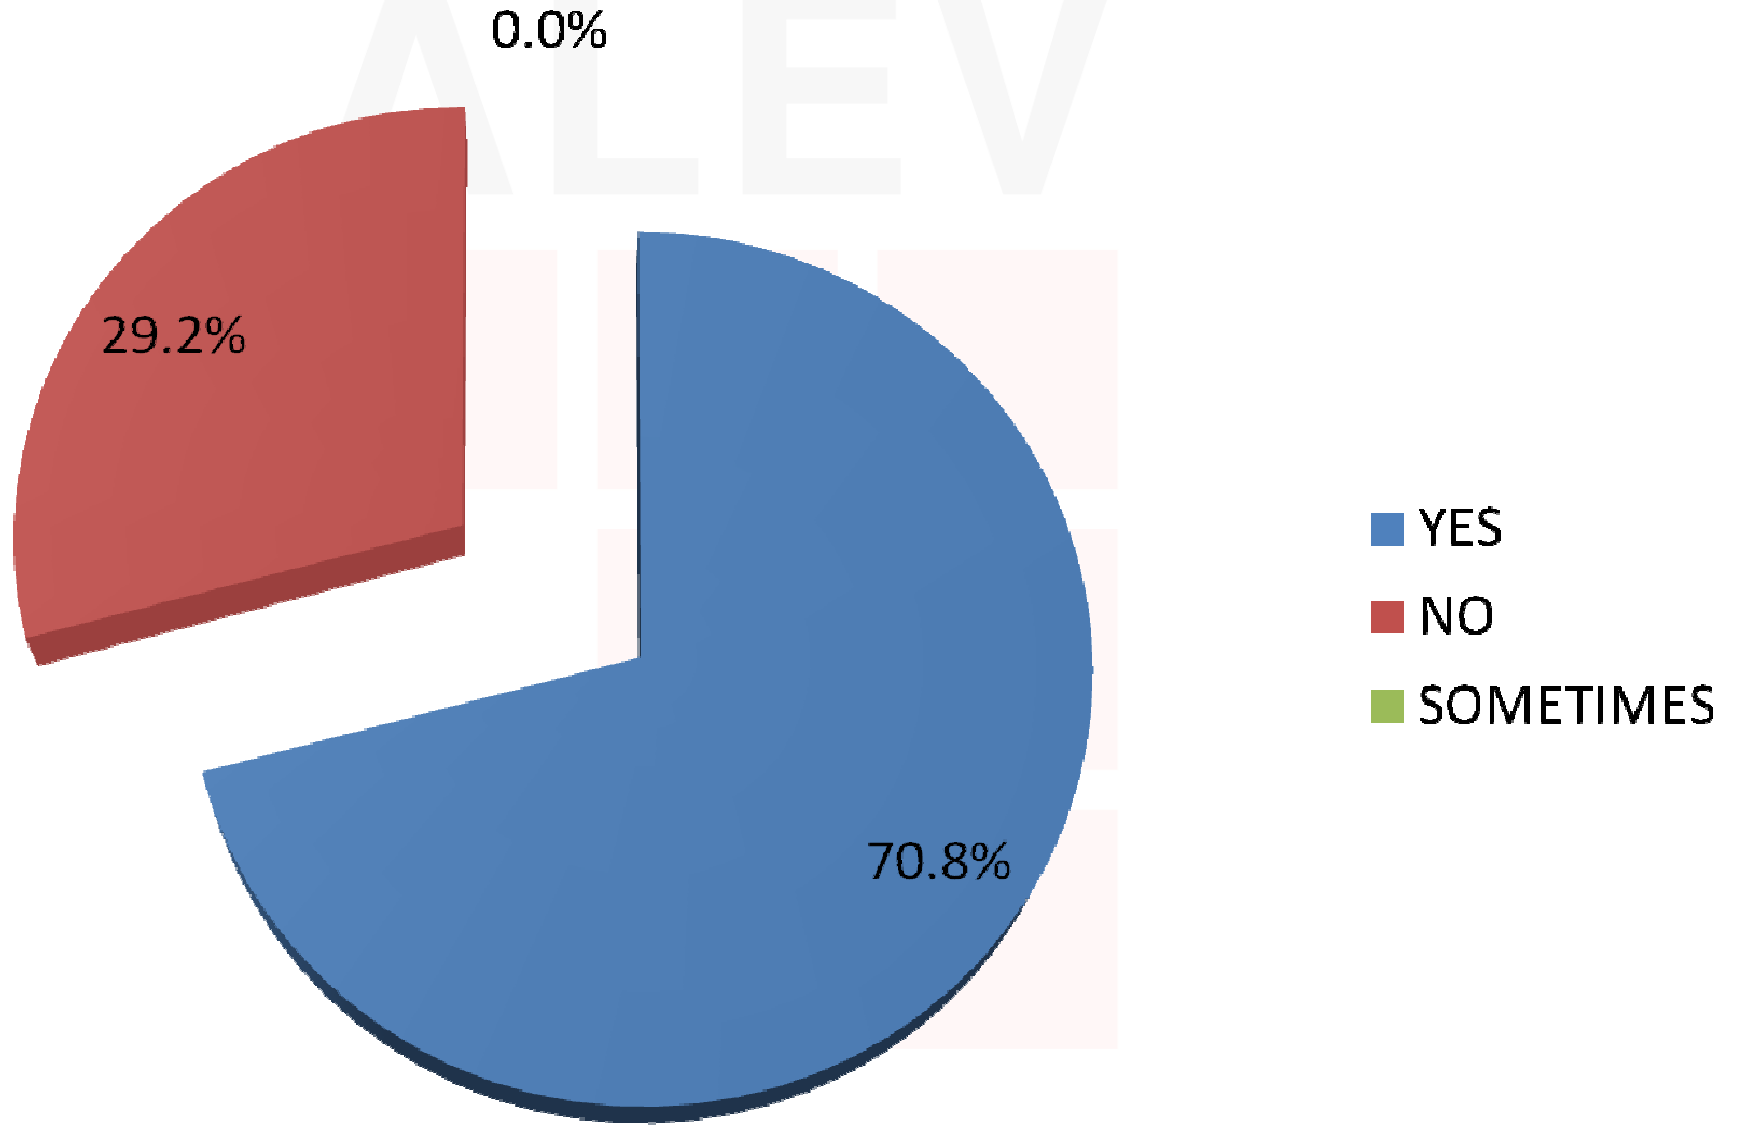

26. Do you have a garden at home or in your community?

27. Is the garden watered daily? / Weekly / Less often?

28. Is the watering done in the evening?

29. Do you have a system of drop watering? Do you water with a hose?