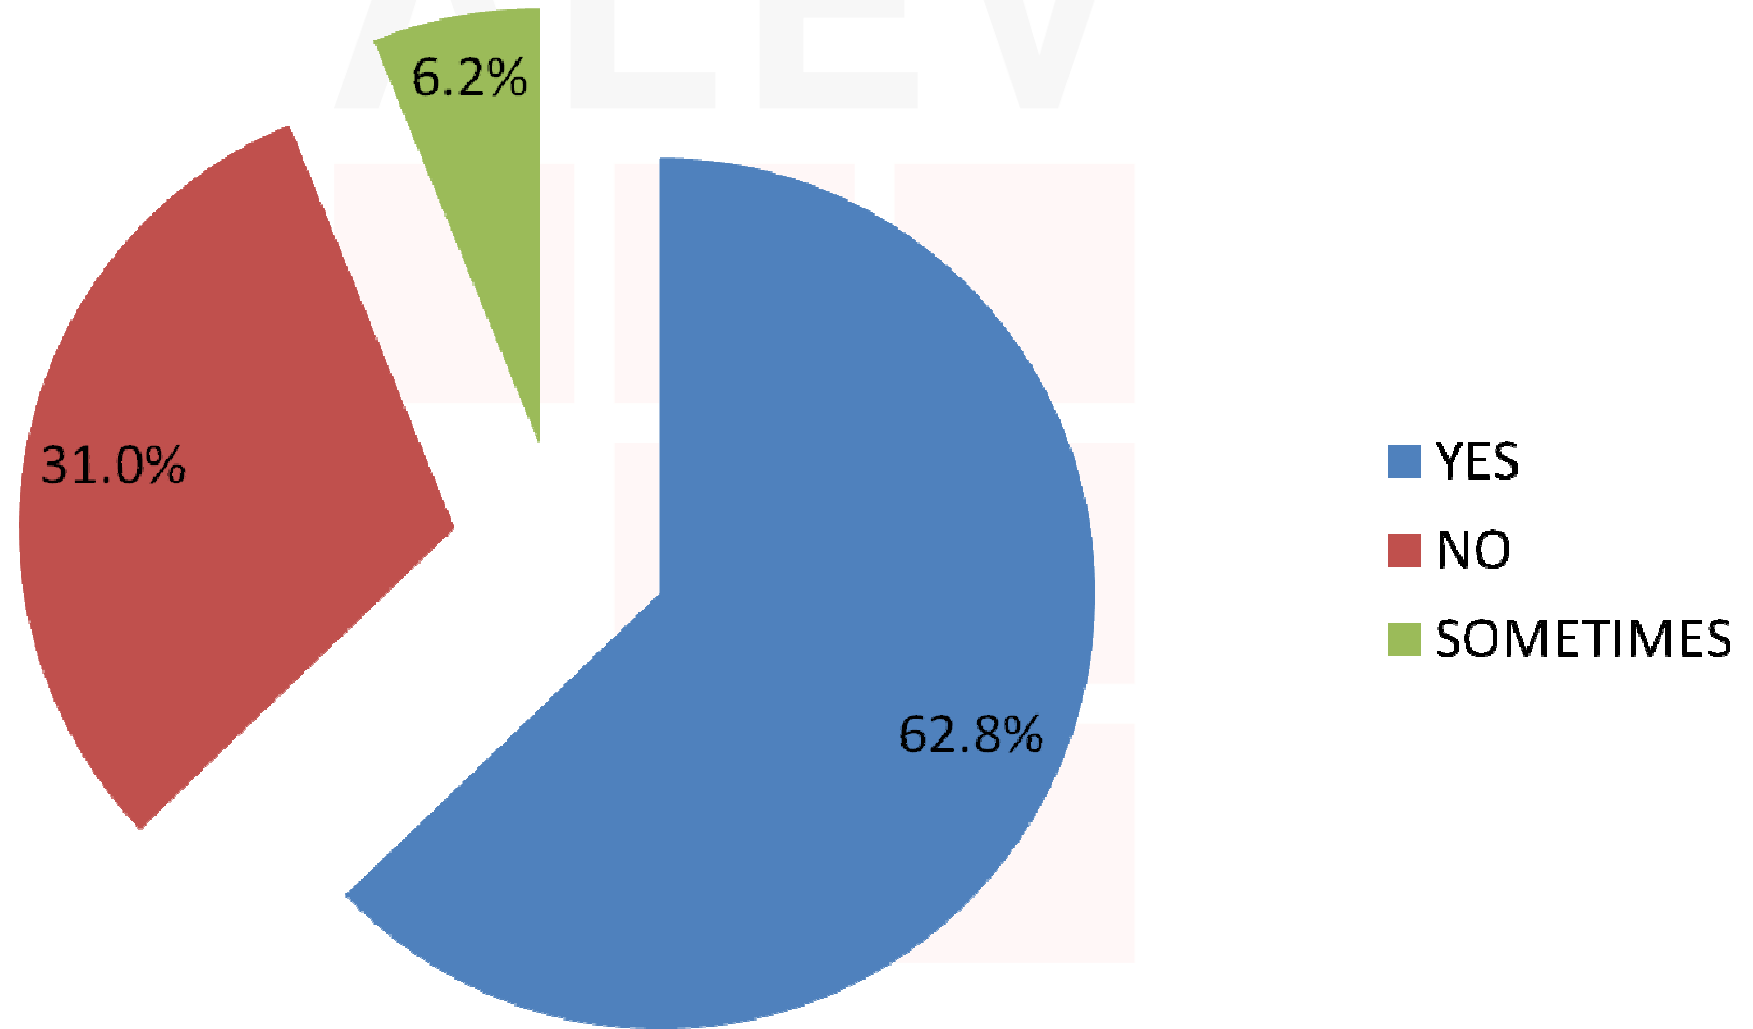

**14. Do you through things into the toilet that could be thrown in the bin?
the bin?**