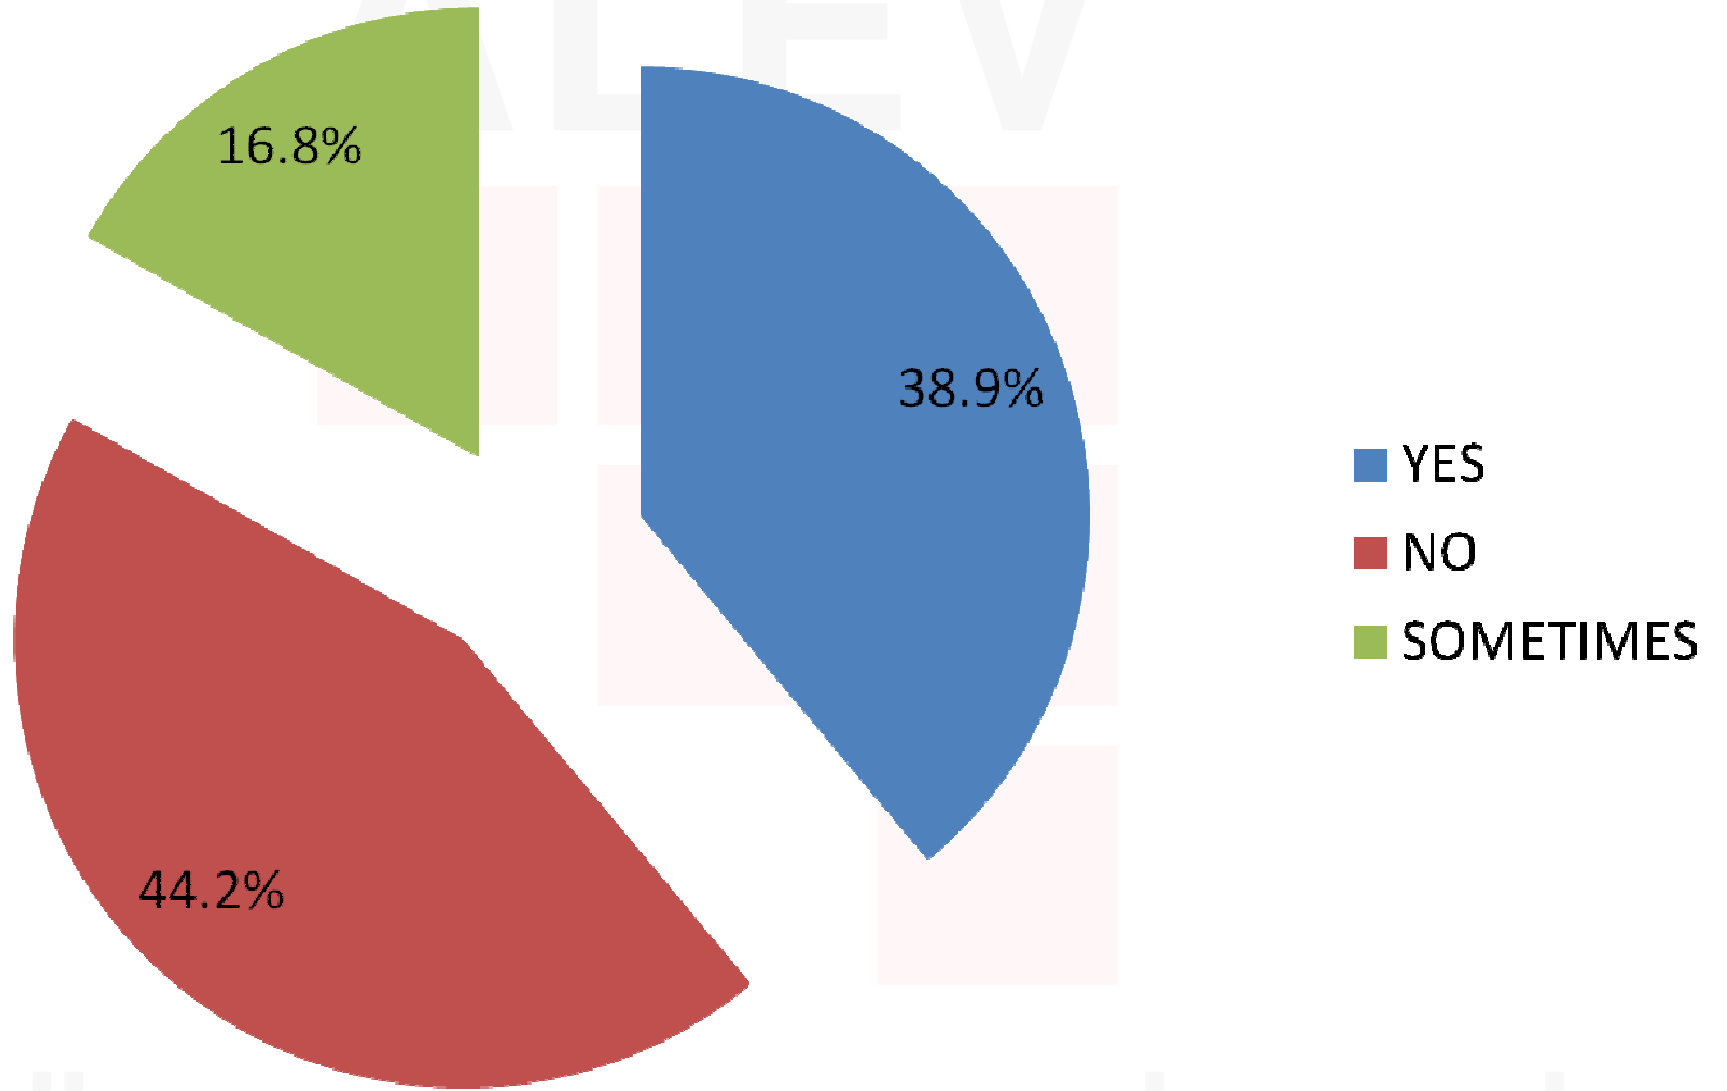

COMENIUS - SCHOOL PARTNERSHIPS

APRIL 2008

MADRID MEETING

QUESTIONNAIRE ON WATER USE
AND HABITS

ÖZEL ALEV LİSESİ

1. Do you have a shower instead of a bath?

2. Do you turn off the tap while you soap in the shower?