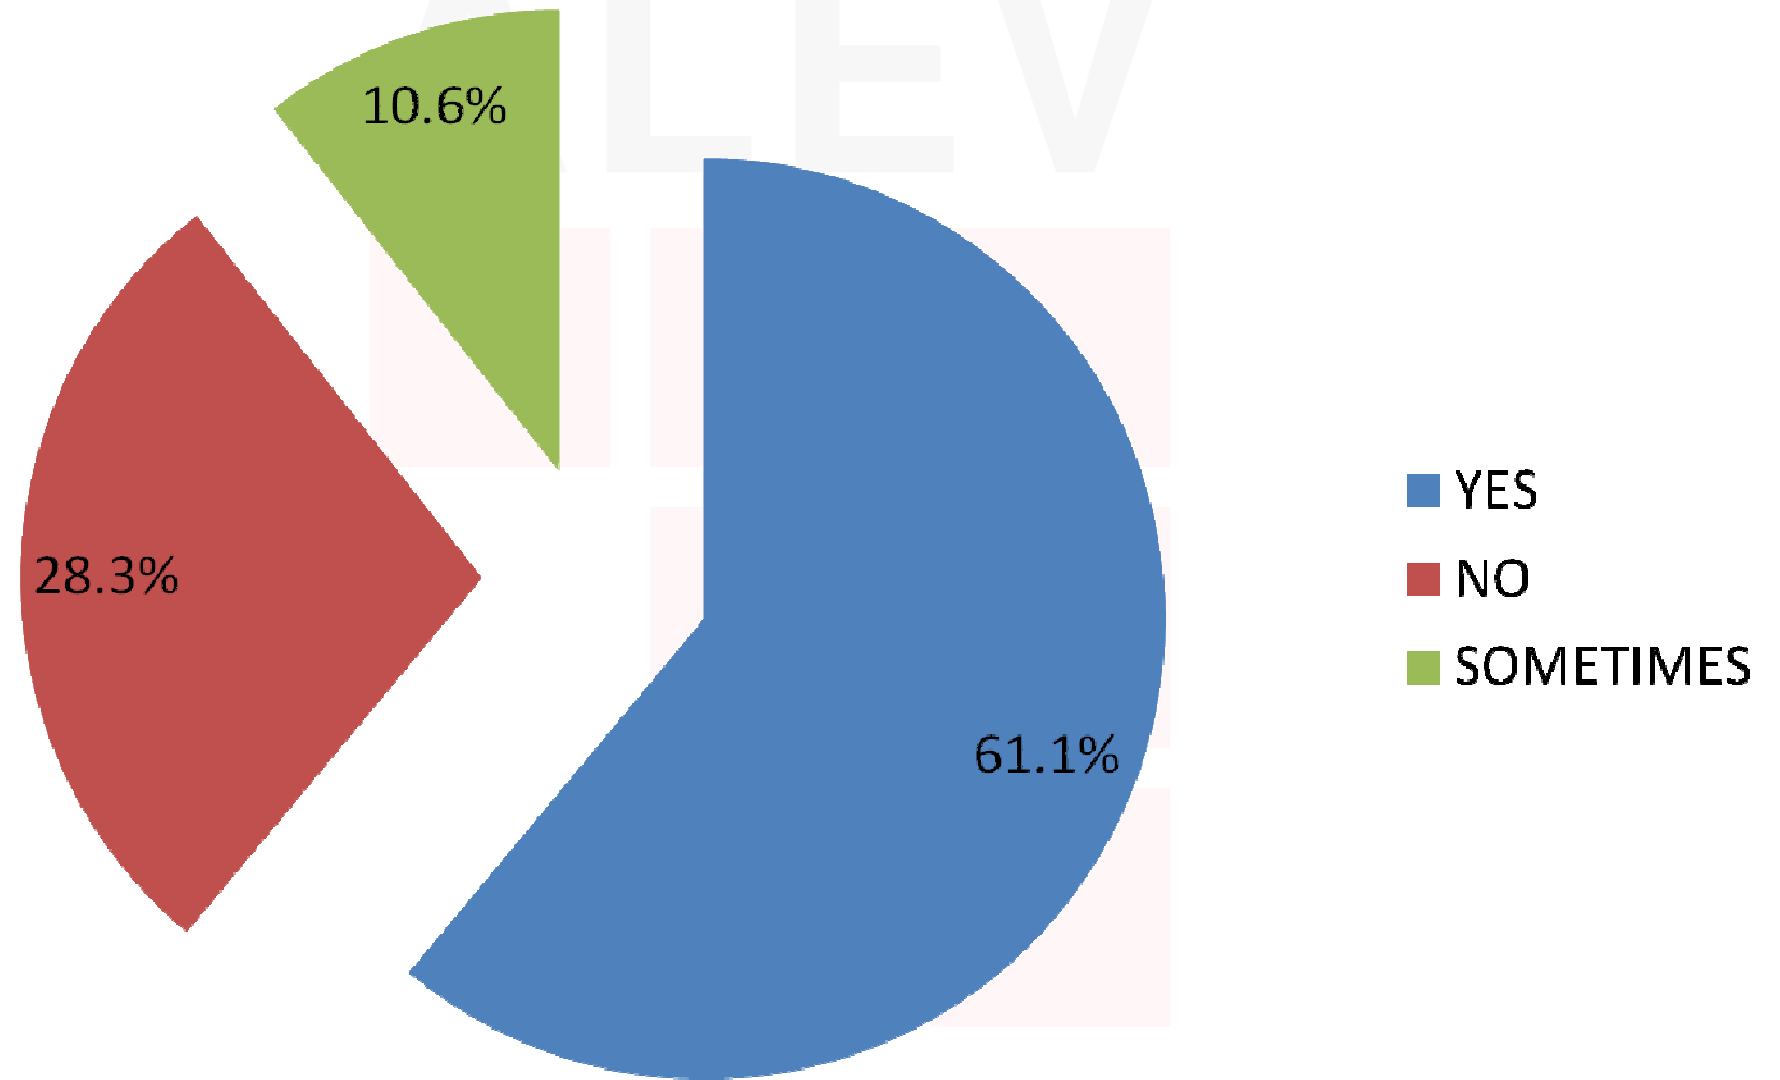

20. Do you leave the tap running waiting for cold or hot water?