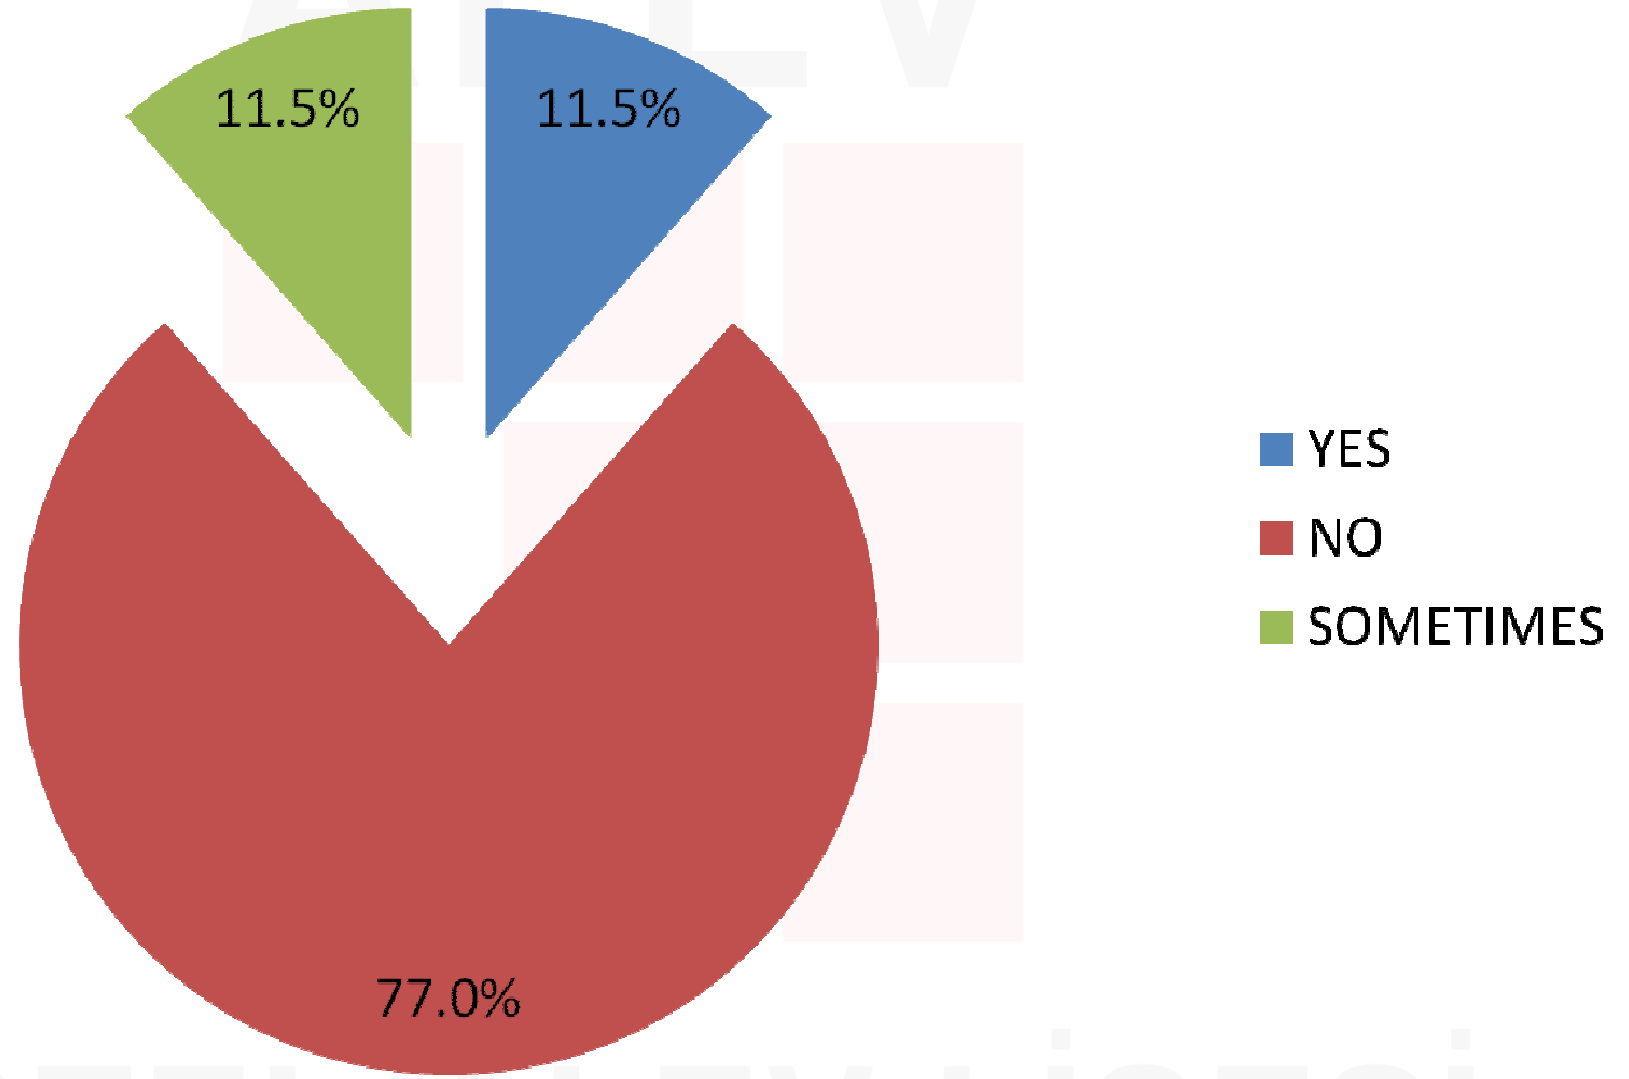

6. Do you reuse the water from the shower to, for example, wash the floor?