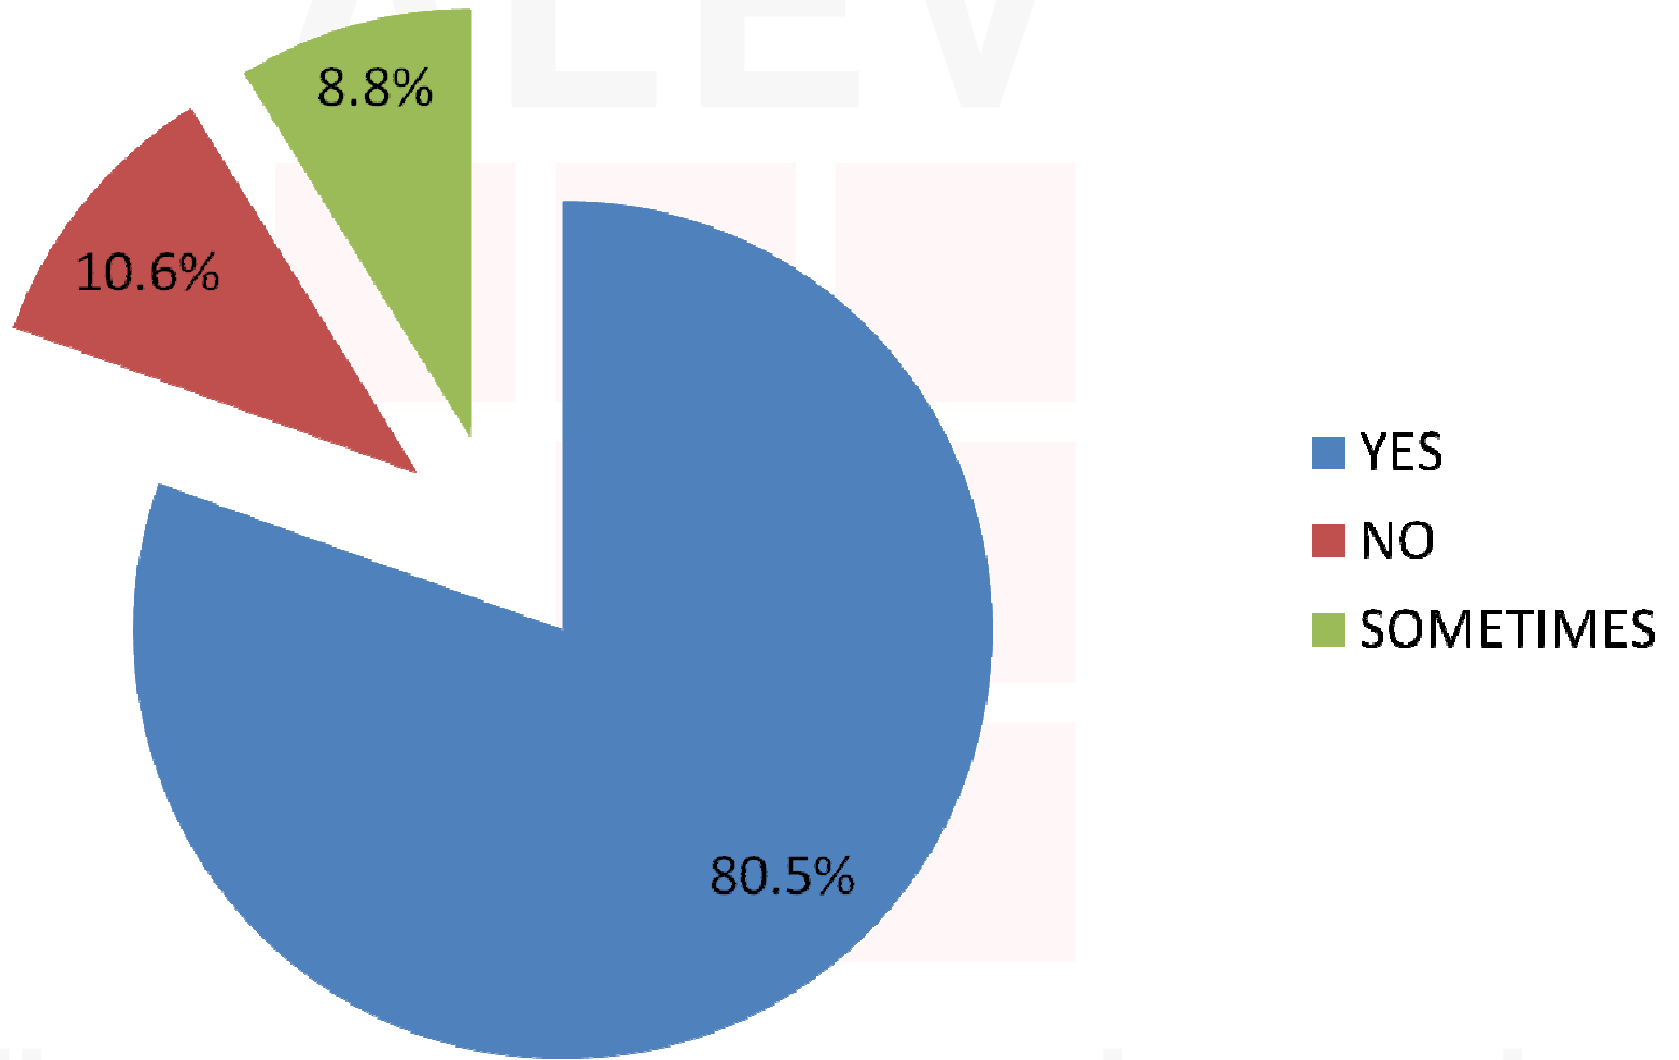

10. At home, do you wait for the washing machine or dishwasher to be full before putting on a wash?