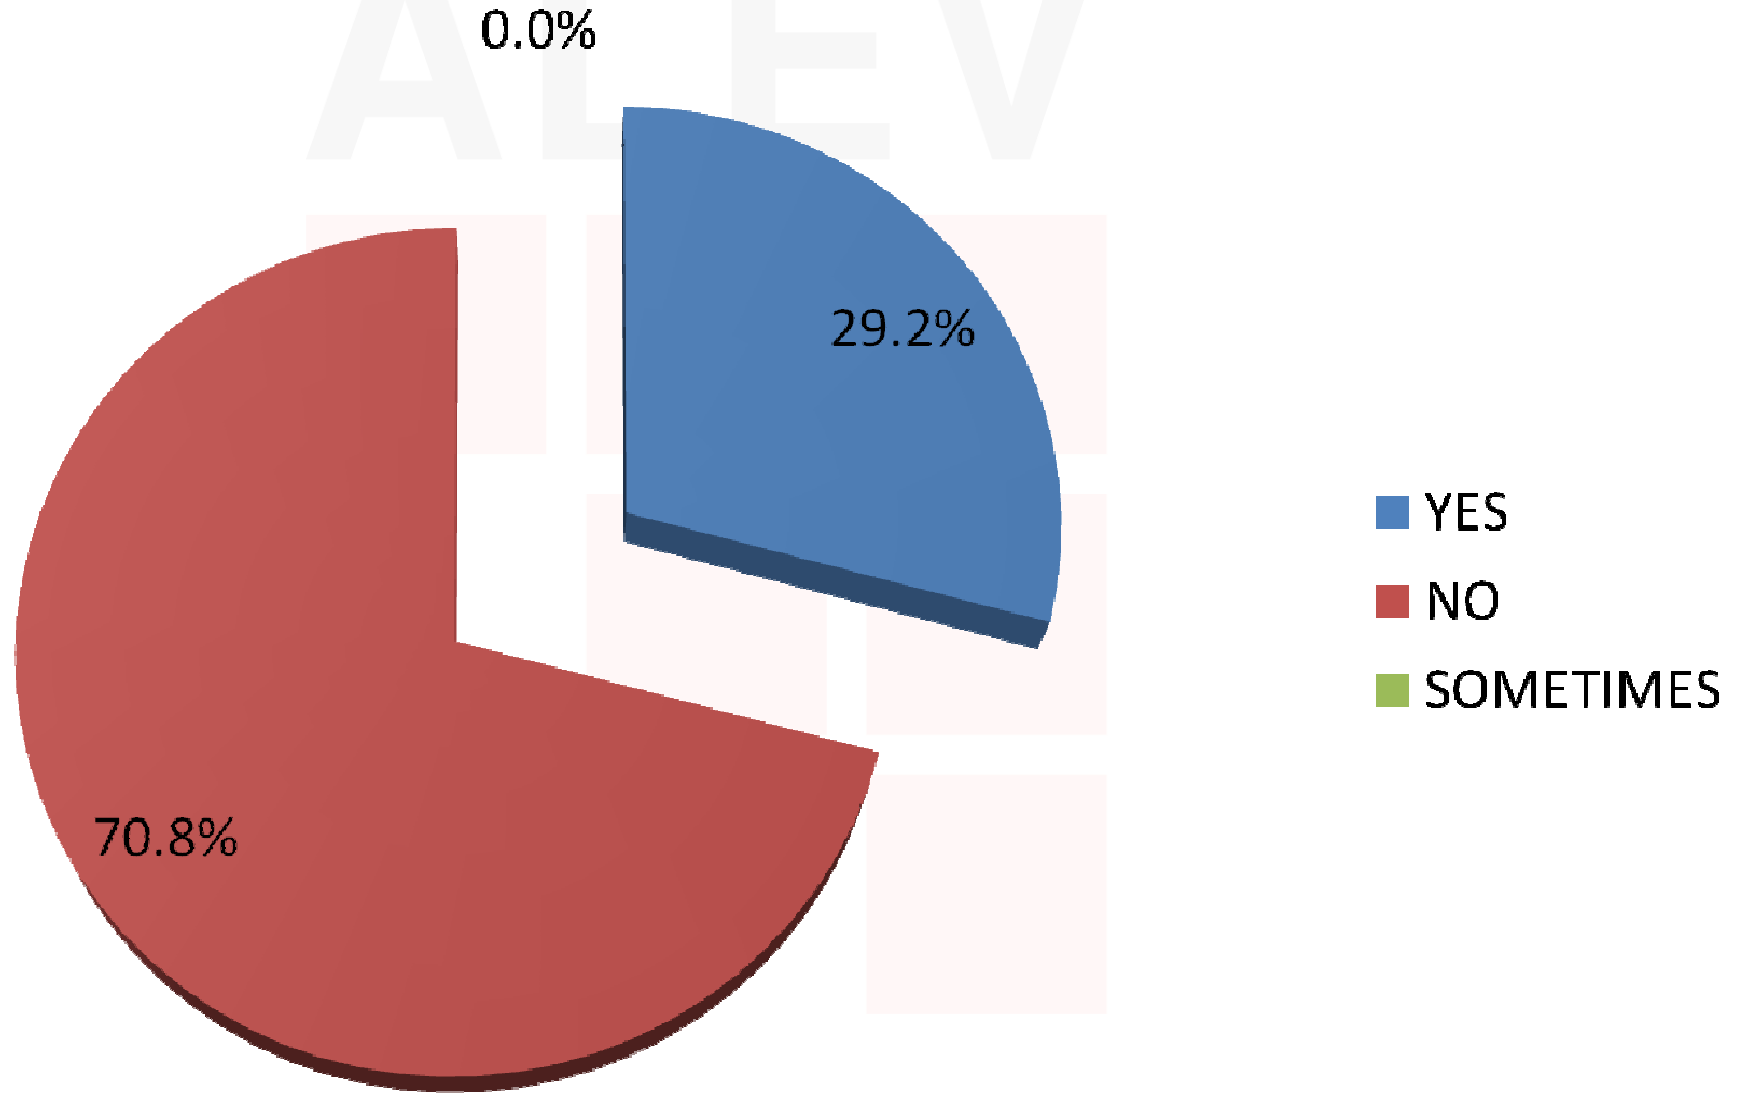

33. Do you agree with the amount of golf courses we have in Spain?