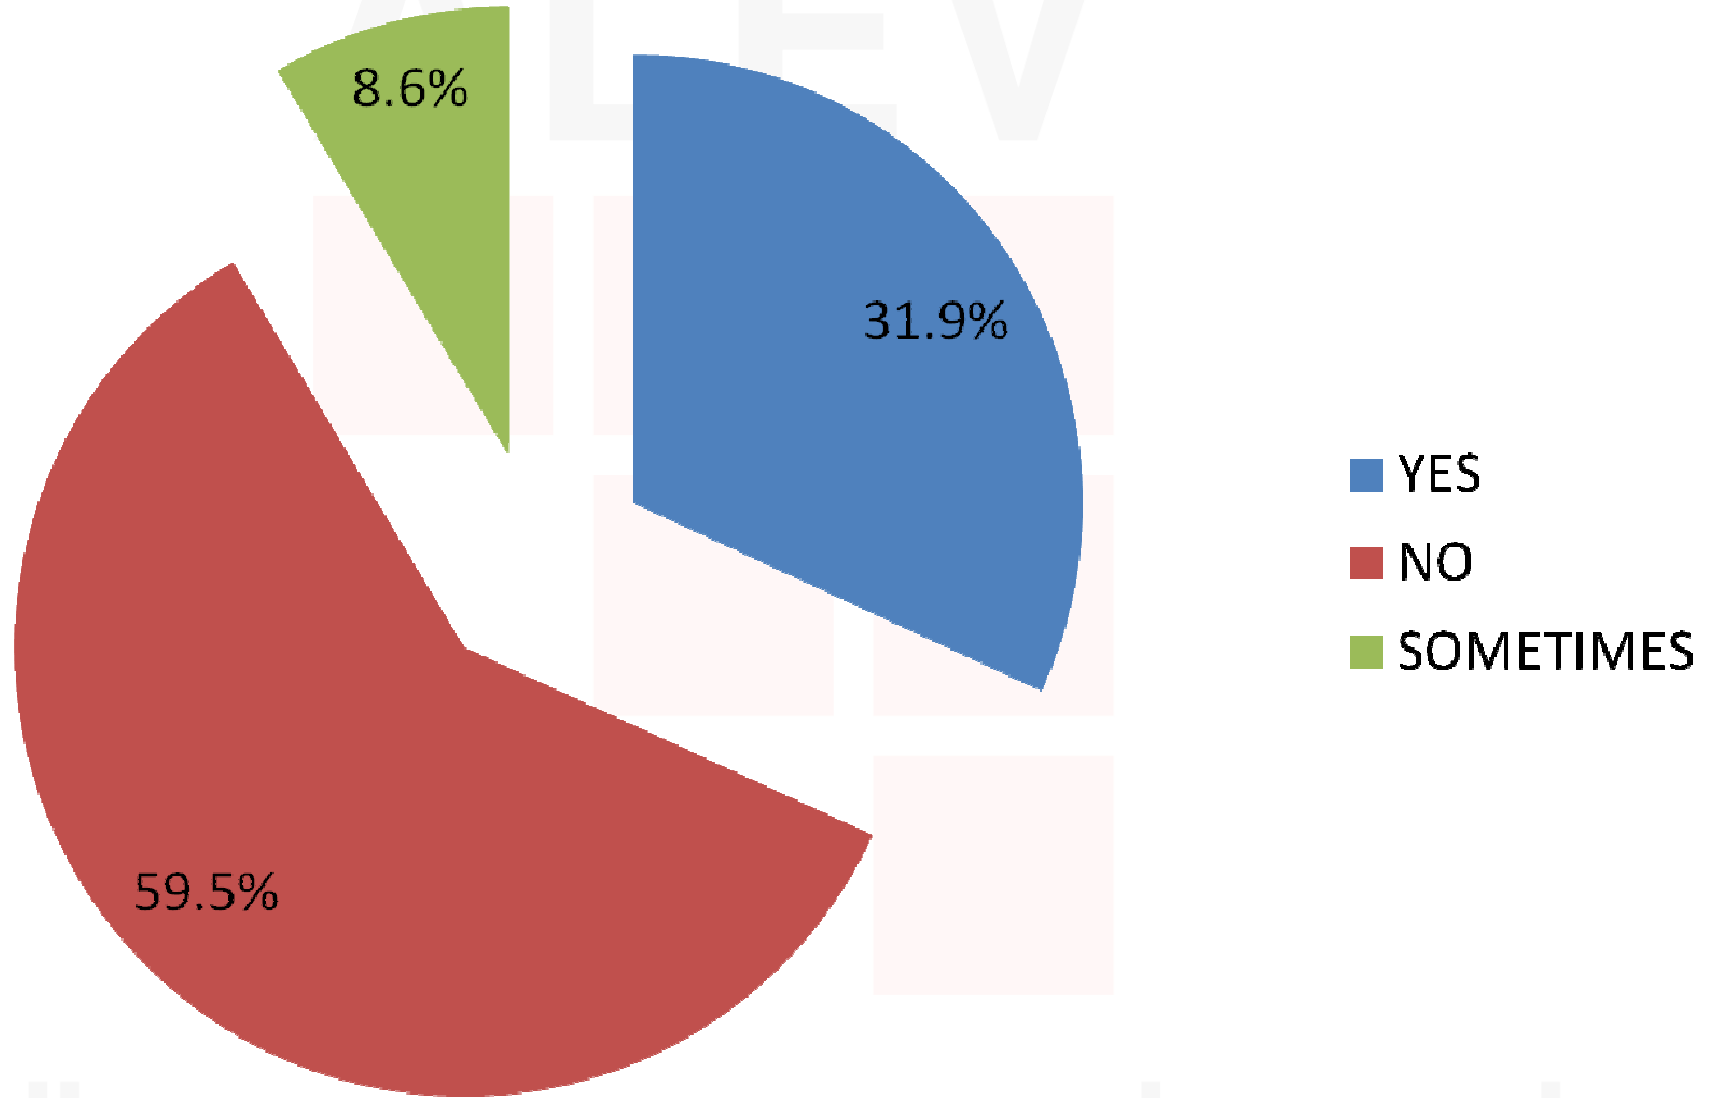

ALEV

GENERAL REPORT

ÖZEL ALEV LİSESİ

DAILY TASKS

ÖZEL ALEV LİSESİ

ALEV

DAILY TASKS

**MOST OF THE STUDENTS PREFER TO TAKE A SHOWER SO THEY SAVE WATER
BUT IT TAKES MORE THAN FIVE MINUTES.
THEY USUALLY DON'T TURN OFF THE TAP WHILE THEY SOAP IN THE SHOWER.
MOST OF THESE STUDENTS DON'T COLLECT WATER TO REUSE.**