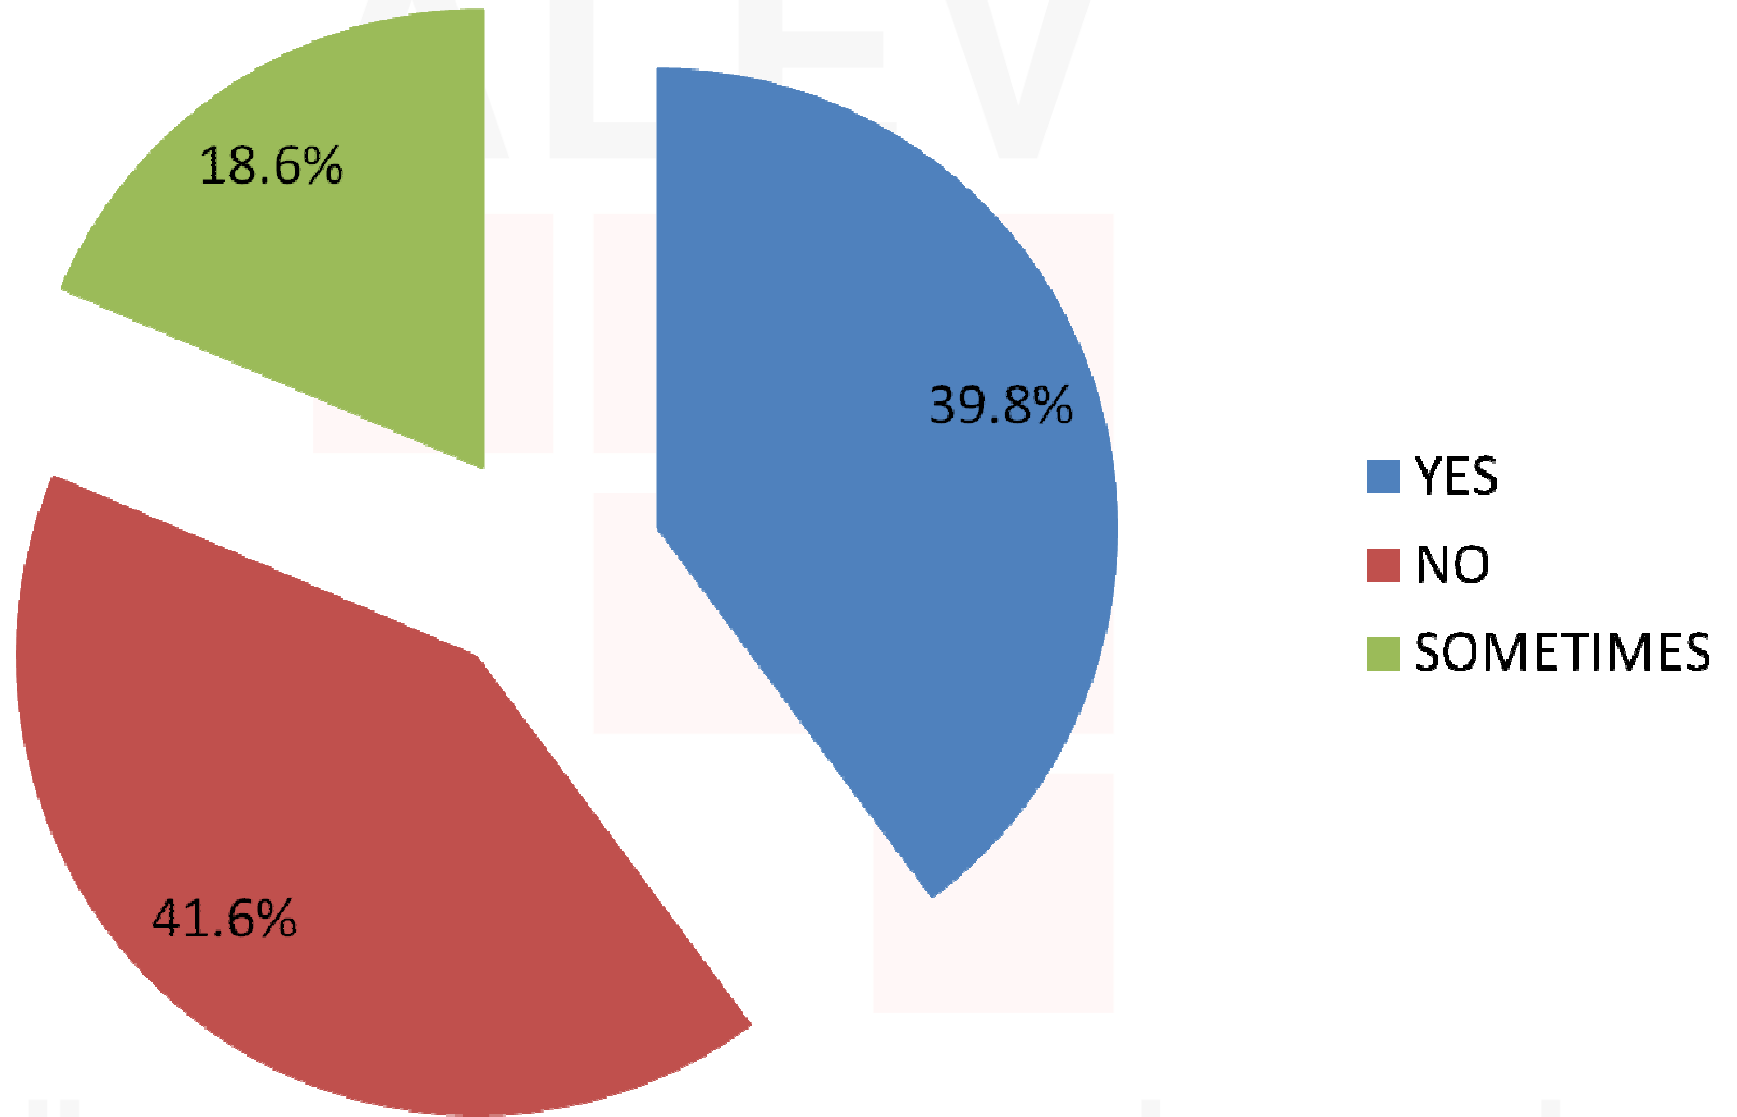

7. Do you think about the amount of water you use daily?