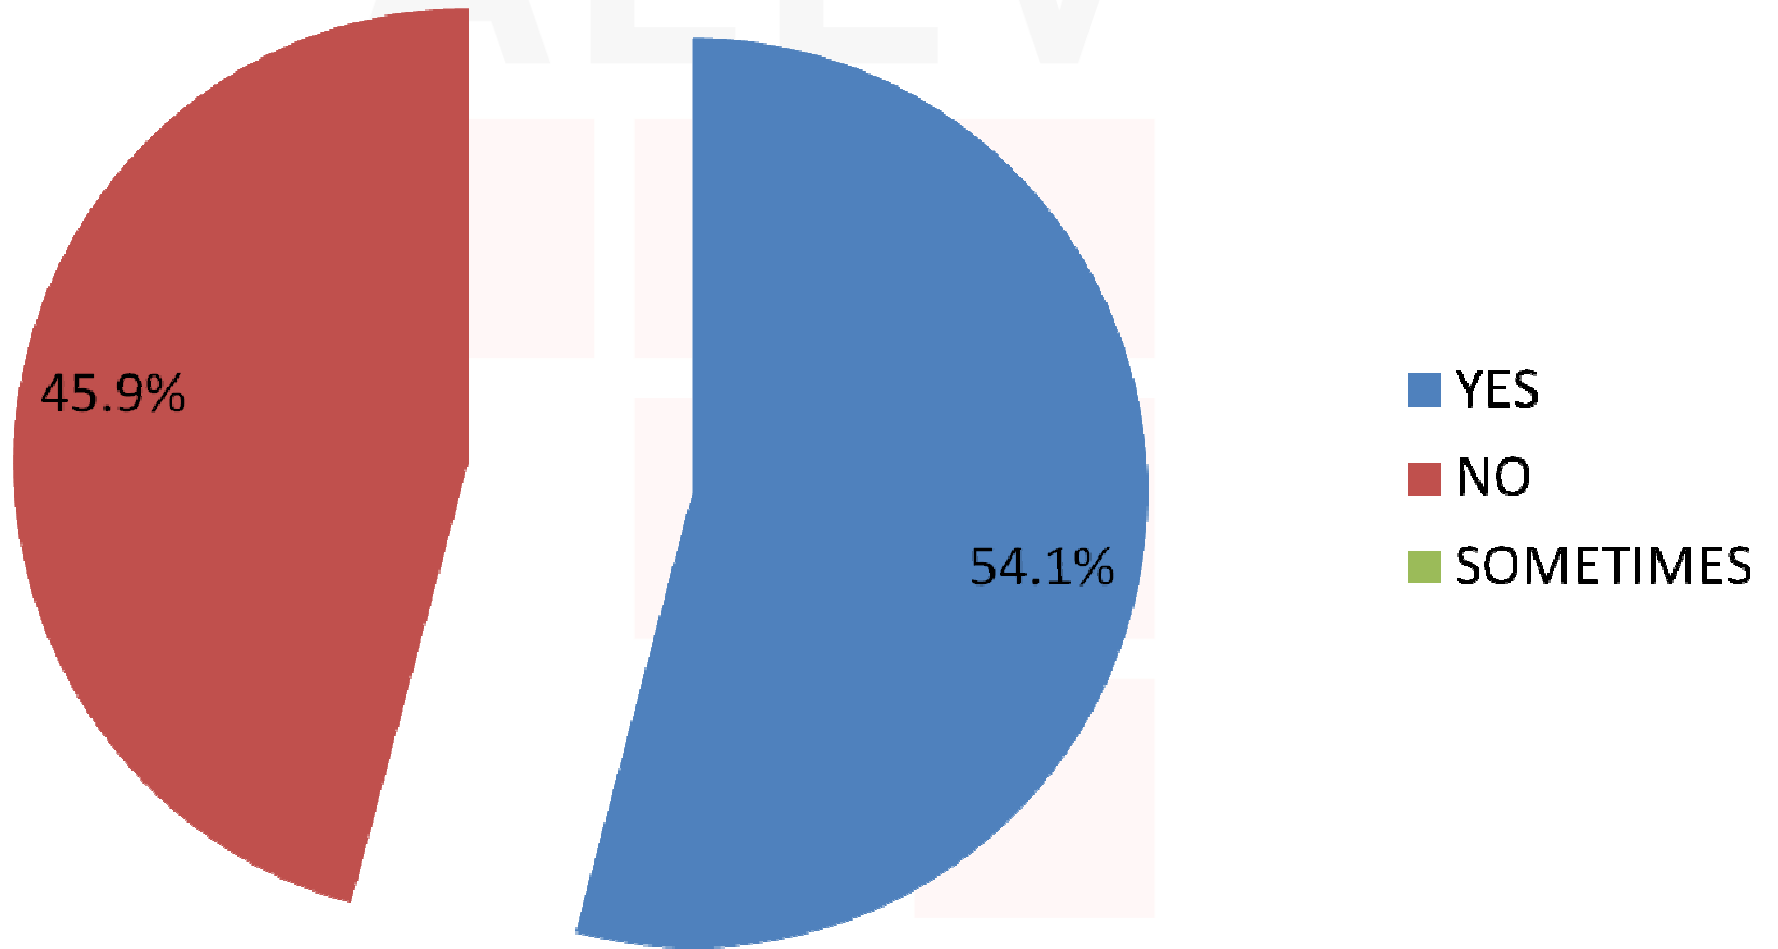

ÖZEL ALEV LİSESİ

FREE TIME

ÖZEL ALEV LİSESİ

ALEV

FREE TIME
MOST OF THE STUDENTS TAKE A SHOWER THREE TIMES A DAY IN THE POOL
OR BEACH AREA BEFORE THEY GO HOME.

ÖZEL ALEV LİSESİ