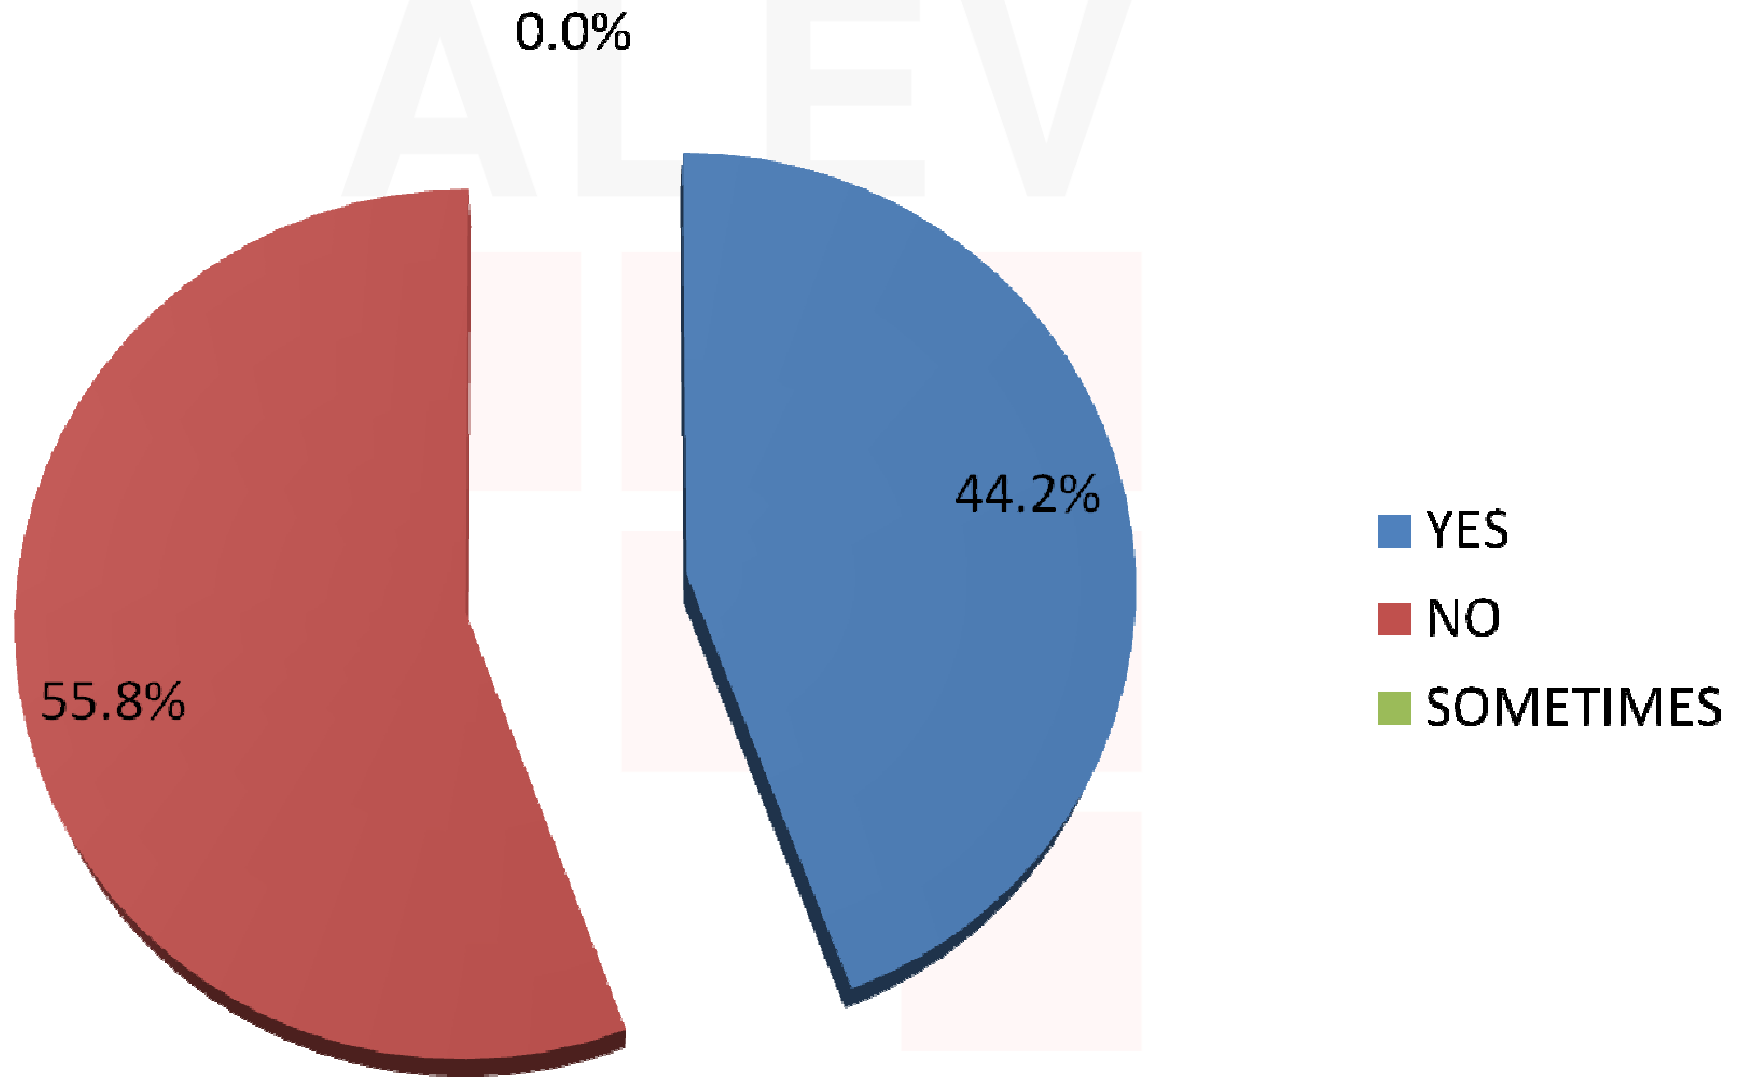

31. At home, do you have a vacuum with a water filter?