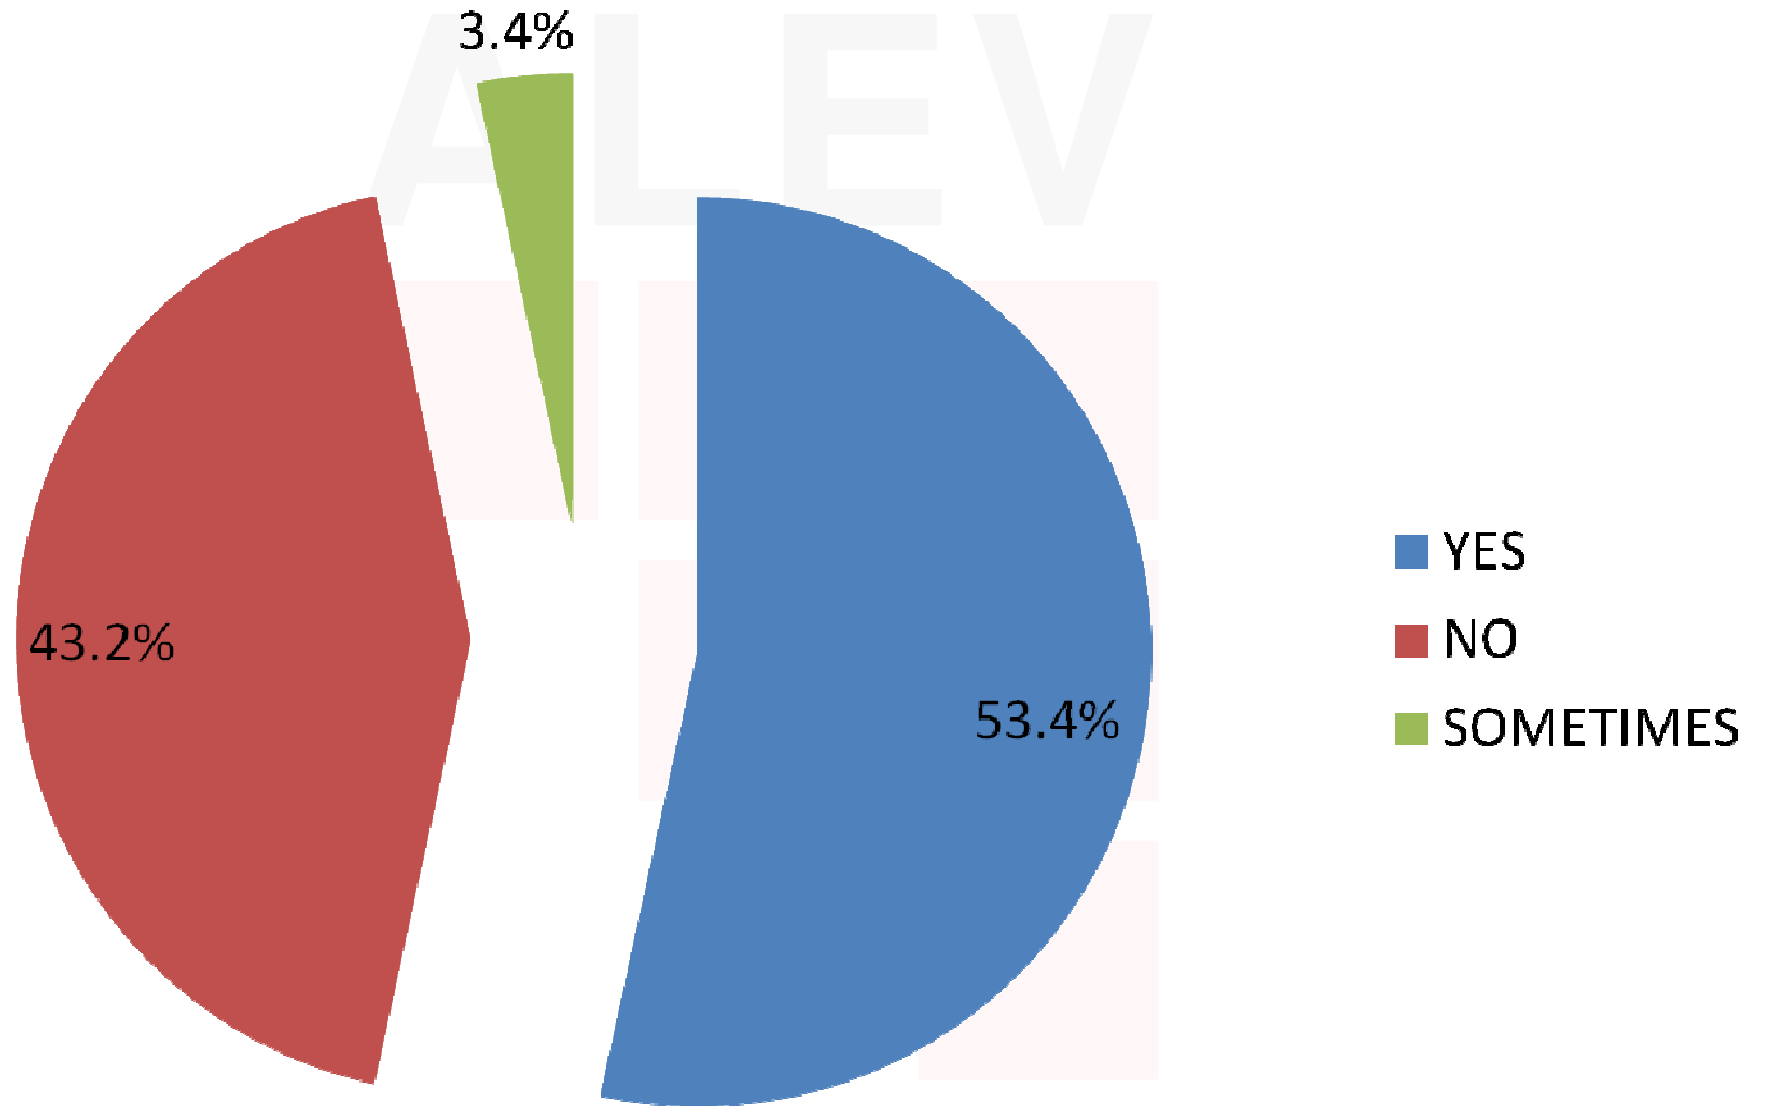

HOUSEHOLD CONSUMPTION

ÖZEL ALEV LİSESİ