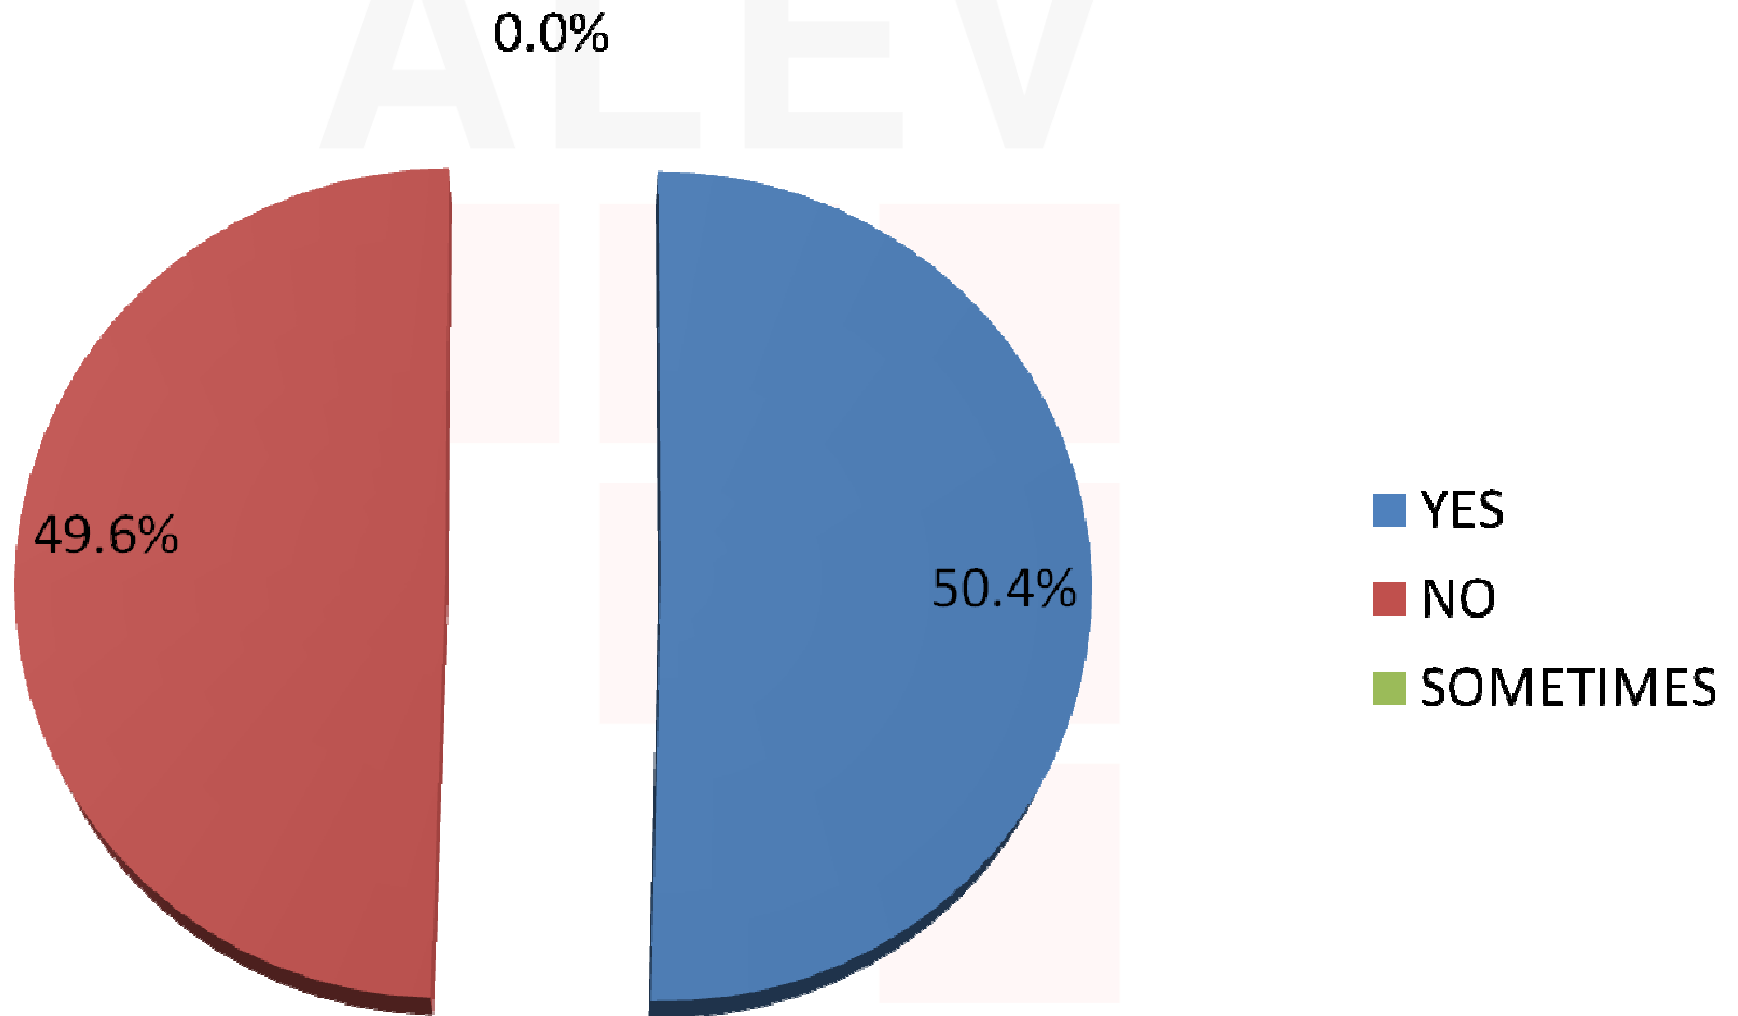

26. Do you have a garden at home or in your community?

27. Is the garden watered daily? / Weekly / Less often?

28. Is the watering done in the evening?

29. Do you have a system of drop watering? Do you water with a hose?