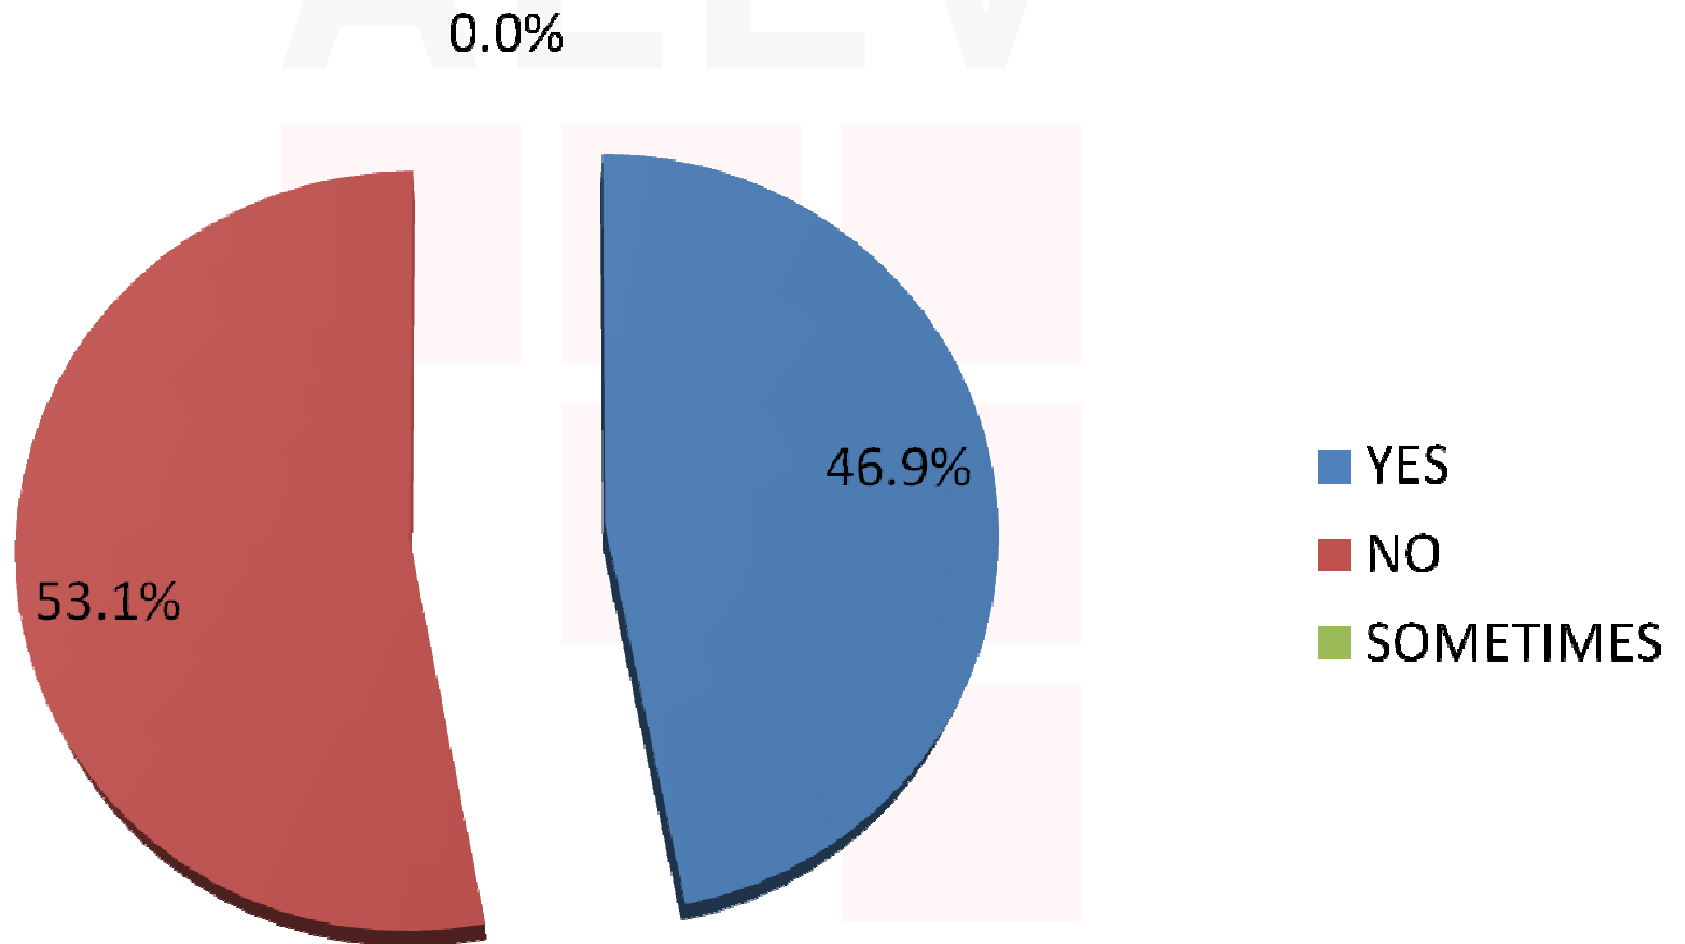

34. When you are at the pool or the beach, do you take a shower three times a day in the pool or beach area before you go home?